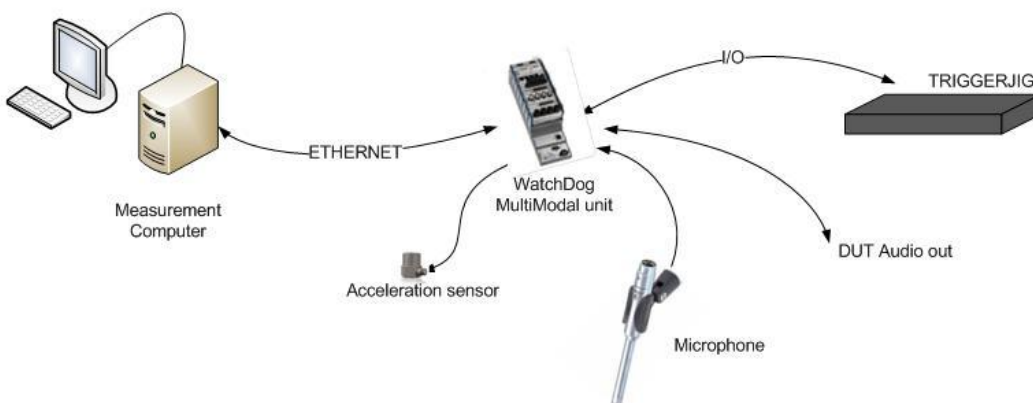

Multimodal unit can be utilized to statistical non-visual event measurements. It adds the capability to measure audible and tactile feedback times to the OptoFidelity WatchDog measurement device.

Benchmarking

Competitor analysis is an important tool in making decisions concerning e.g. product releases. Since OptoFidelity Multimodal Unit does not require product-specific adjustment, it allows objective comparison against any product on the market out-of-the-box.

Quality of Experience

User opinion on a product is mostly based on the quality of experience perceived while using the product. High quality of experience in the released product is confirmed when user interface delays and latency times are continuously analyzed and optimized with OptoFidelity Multimodal Unit during the whole R&D phase.

WatchDog Connectivity

The OptoFidelity Multimodal Unit offers an interface to OptoFidelity WatchDog connectivity. Together with WatchDog the Multimodal Unit can be utilized to measure all sensory response times, both visual and non-visual events.

BENEFITS

- > OptoFidelity WatchDog interface
- > Repeatable
- > 1ms accuracy
- > Easy benchmarking / competitor analysis
- > Measure Quality of Experience
- > Real-time signal analysis with FPGA

Whatever your measurement needs are, OptoFidelity Multimodal Unit gives you the competitive edge.

Setup