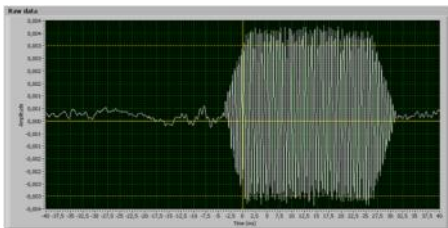

Setup

Test and Measurement

FEATURES

Sensors	Resolution 16 bit Sample rate 250kHz
Audio	Microphone
Haptic feedback	Acceleration sensor
User interaction	Load cell

Measurement view

Audio response

Setup view – Haptic response