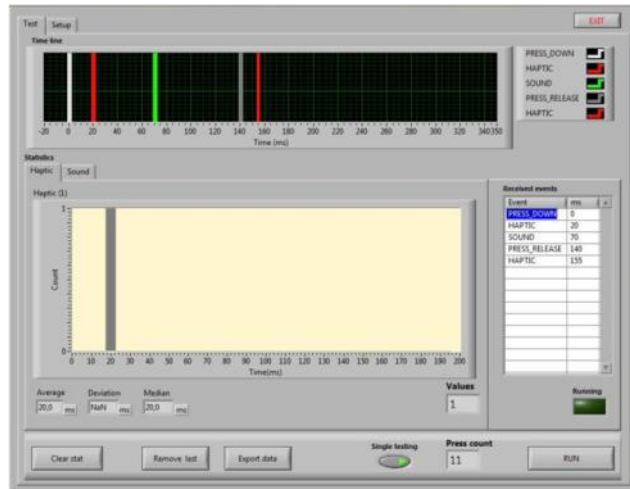

WatchDog Connectivity

The OptoFidelity Multimodal Unit offers an interface to OptoFidelity WatchDog connectivity. Together with WatchDog the Multimodal Unit can be utilized to measure all sensory response times, both visual and non-visual events.

BENEFITS

- > OptoFidelity WatchDog interface
- > Repeatable
- > 1ms accuracy
- > Easy benchmarking / competitor analysis
- > Measure Quality of Experience
- > Real-time signal analysis with FPGA

Whatever your measurement needs are, OptoFidelity Multimodal Unit gives you the competitive edge.

Setup

Test and Measurement

FEATURES

Sensors	Resolution 16 bit Sample rate 250kHz
Audio	Microphone
Haptic feedback	Acceleration sensor
User interaction	Load cell

Measurement view

Audio response

Setup view – Haptic response