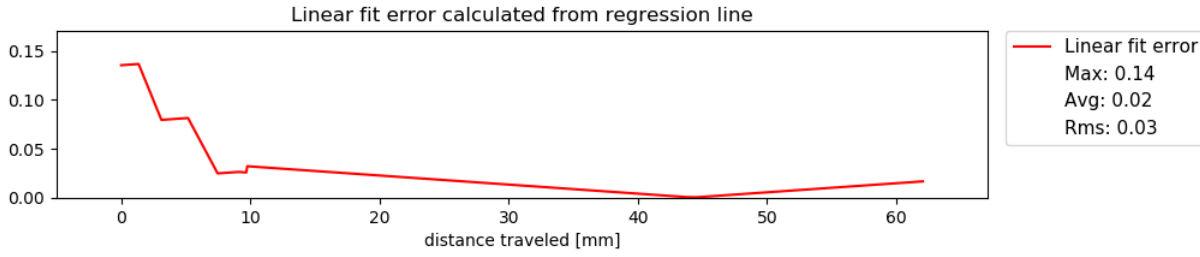

Preview: One Finger Swipe Example data

(/img/96\_swipes\_detailed.png)

Swipe ID	Max Jitter	Max Offset	Pass/Fail
1	0.000 mm	0.000 mm	Pass

Preview: One Finger Swipe details Example data

2	0.176 mm	0.498 mm	Pass
---	----------	----------	------

Preview: One Finger Swipe details Example data

3	0.176 mm	0.174 mm	Pass
---	----------	----------	------

Preview: One Finger Swipe details Example data

4	0.118 mm	0.261 mm	Pass
---	----------	----------	------