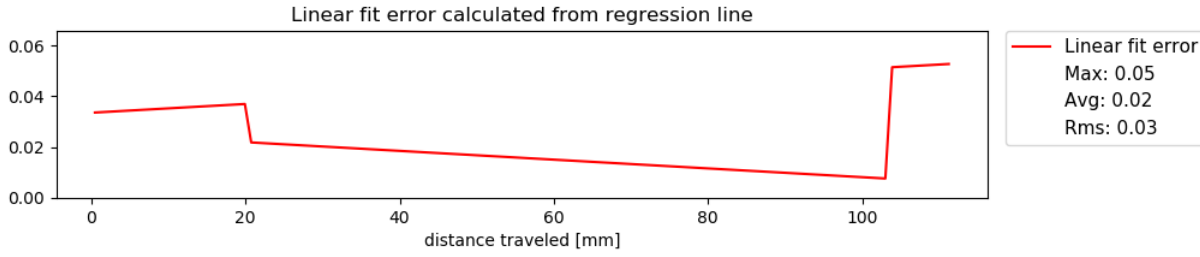

Preview: One Finger Swipe details Example data

23	0.118 mm	0.381 mm	Pass
----	----------	----------	------

Preview: One Finger Swipe details Example data

24	0.000 mm	0.059 mm	Pass
----	----------	----------	------

Preview: One Finger Swipe details Example data

— Linear fit error  
Max: 0.0  
Avg: 0.0  
Rms: 0.0

— offset  
— jitter

25	0.059 mm	0.059 mm	Pass
----	----------	----------	------

Preview: One Finger Swipe details Example data

26	0.118 mm	0.181 mm	Pass
----	----------	----------	------

Preview: One Finger Swipe details Example data

27	0.353 mm	0.344 mm	Pass
----	----------	----------	------

Preview: One Finger Swipe details Example data