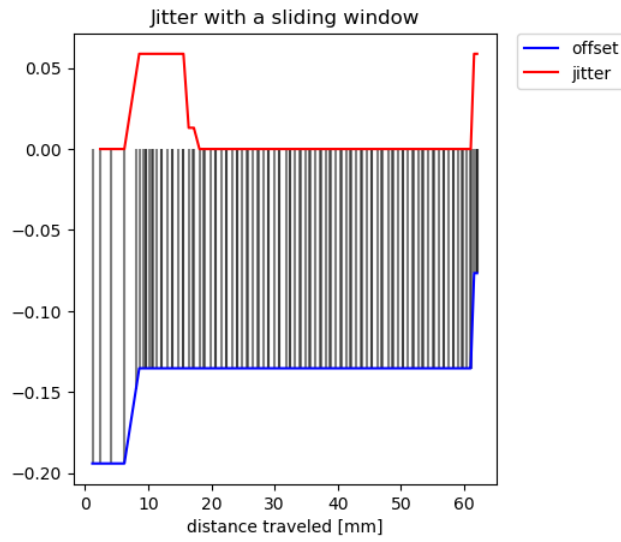

Preview: One Finger Swipe details Example data

7	0.118 mm	0.169 mm	Pass
---	----------	----------	------

Preview: One Finger Swipe details Example data

8	0.118 mm	0.314 mm	Pass
---	----------	----------	------

Preview: One Finger Swipe details Example data

9	0.176 mm	0.342 mm	Pass
---	----------	----------	------

Preview: One Finger Swipe details Example data

10	0.059 mm	0.194 mm	Pass
----	----------	----------	------

Preview: One Finger Swipe details Example data

11	0.059 mm	0.105 mm	Pass
----	----------	----------	------

Preview: One Finger Swipe details Example data

12	0.118 mm	0.250 mm	Pass
----	----------	----------	------

Preview: One Finger Swipe details Example data

13	0.065 mm	0.168 mm	Pass
----	----------	----------	------

Preview: One Finger Swipe details Example data

14	0.059 mm	0.130 mm	Pass
----	----------	----------	------