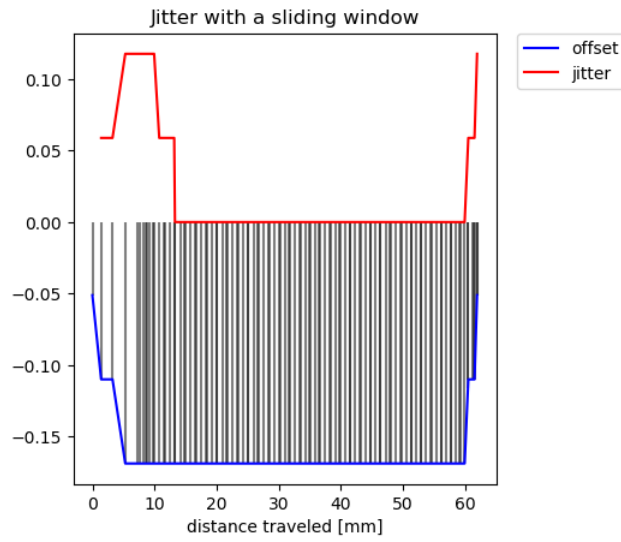

Preview: One Finger Swipe details Example data

3	0.176 mm	0.174 mm	Pass
---	----------	----------	------

Preview: One Finger Swipe details Example data

4	0.118 mm	0.261 mm	Pass
---	----------	----------	------

Preview: One Finger Swipe details Example data

5	0.176 mm	0.230 mm	Pass
---	----------	----------	------

Preview: One Finger Swipe details Example data

6	0.059 mm	0.141 mm	Pass
---	----------	----------	------

Preview: One Finger Swipe details Example data

7	0.118 mm	0.169 mm	Pass
---	----------	----------	------

Preview: One Finger Swipe details Example data

8	0.118 mm	0.314 mm	Pass
---	----------	----------	------

Preview: One Finger Swipe details Example data

9	0.176 mm	0.342 mm	Pass
---	----------	----------	------

Preview: One Finger Swipe details Example data

10	0.059 mm	0.194 mm	Pass
----	----------	----------	------