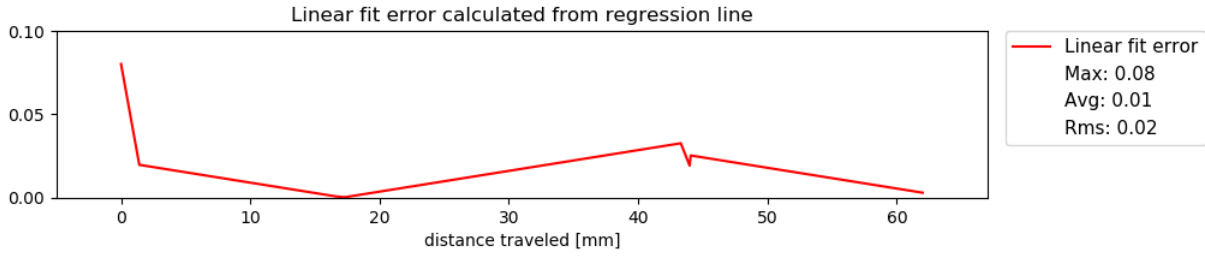

Preview: One Finger Swipe details Example data

7	0.118 mm	0.169 mm	Pass
---	----------	----------	------

Preview: One Finger Swipe details Example data

8	0.118 mm	0.314 mm	Pass
---	----------	----------	------

Preview: One Finger Swipe details Example data

9	0.176 mm	0.342 mm	Pass
---	----------	----------	------

Preview: One Finger Swipe details Example data

10	0.059 mm	0.194 mm	Pass
----	----------	----------	------

Preview: One Finger Swipe details Example data

11	0.059 mm	0.105 mm	Pass
----	----------	----------	------

Preview: One Finger Swipe details Example data

12	0.118 mm	0.250 mm	Pass
----	----------	----------	------