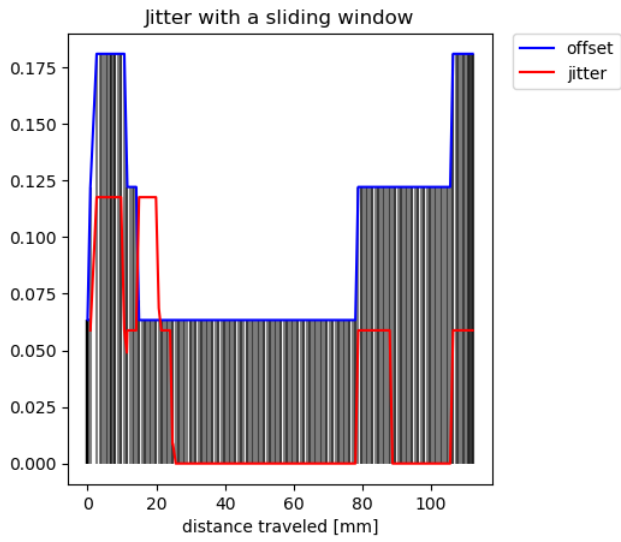

Preview: One Finger Swipe details Example data

21	0.059 mm	0.092 mm	Pass
----	----------	----------	------

Preview: One Finger Swipe details Example data

22	0.235 mm	0.174 mm	Pass
----	----------	----------	------

Preview: One Finger Swipe details Example data

23	0.118 mm	0.381 mm	Pass
----	----------	----------	------

Preview: One Finger Swipe details Example data

24	0.000 mm	0.059 mm	Pass
----	----------	----------	------

Preview: One Finger Swipe details Example data

— Linear fit error  
Max: 0.0  
Avg: 0.0  
Rms: 0.0

— offset  
— jitter

25	0.059 mm	0.059 mm	Pass
----	----------	----------	------

Preview: One Finger Swipe details Example data

26	0.118 mm	0.181 mm	Pass
----	----------	----------	------

Preview: One Finger Swipe details Example data

27	0.353 mm	0.344 mm	Pass
----	----------	----------	------

Preview: One Finger Swipe details Example data