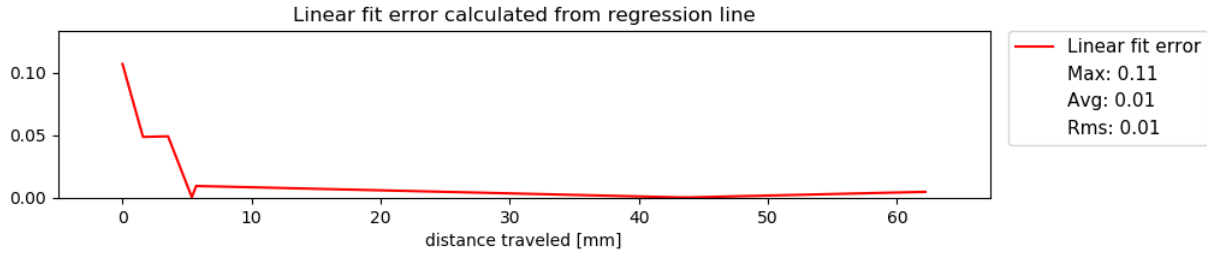

Preview: One Finger Swipe details Example data

19	0.000 mm	0.036 mm	Pass
----	----------	----------	------

Preview: One Finger Swipe details Example data

20	0.118 mm	0.123 mm	Pass
----	----------	----------	------

Preview: One Finger Swipe details Example data

21	0.059 mm	0.092 mm	Pass
----	----------	----------	------

Preview: One Finger Swipe details Example data

22	0.235 mm	0.174 mm	Pass
----	----------	----------	------

Preview: One Finger Swipe details Example data

23	0.118 mm	0.381 mm	Pass
----	----------	----------	------

Preview: One Finger Swipe details Example data

24	0.000 mm	0.059 mm	Pass
----	----------	----------	------