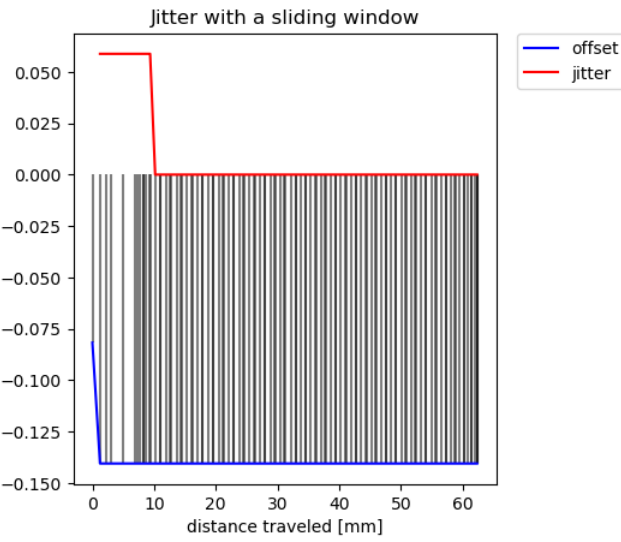

Preview: One Finger Swipe details Example data

3	0.176 mm	0.174 mm	Pass
---	----------	----------	------

Preview: One Finger Swipe details Example data

4	0.118 mm	0.261 mm	Pass
---	----------	----------	------

Preview: One Finger Swipe details Example data

5	0.176 mm	0.230 mm	Pass
---	----------	----------	------

Preview: One Finger Swipe details Example data

6	0.059 mm	0.141 mm	Pass
---	----------	----------	------

Preview: One Finger Swipe details Example data

7	0.118 mm	0.169 mm	Pass
---	----------	----------	------

Preview: One Finger Swipe details Example data

8	0.118 mm	0.314 mm	Pass
---	----------	----------	------

Preview: One Finger Swipe details Example data

9	0.176 mm	0.342 mm	Pass
---	----------	----------	------

Preview: One Finger Swipe details Example data

10	0.059 mm	0.194 mm	Pass
----	----------	----------	------