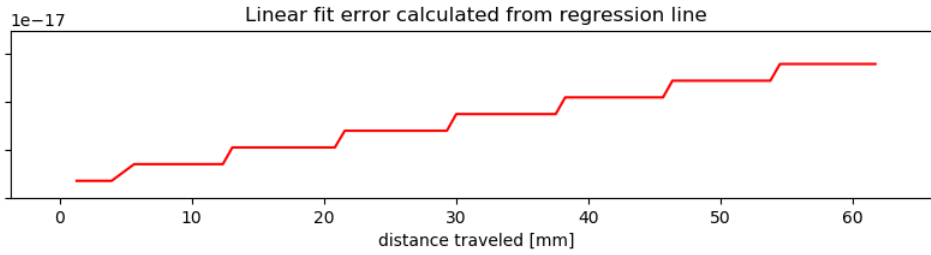

Preview: One Finger Swipe details Example data

21	0.059 mm	0.092 mm	Pass
----	----------	----------	------

Preview: One Finger Swipe details Example data

22	0.235 mm	0.174 mm	Pass
----	----------	----------	------

Preview: One Finger Swipe details Example data

23	0.118 mm	0.381 mm	Pass
----	----------	----------	------

Preview: One Finger Swipe details Example data

24	0.000 mm	0.059 mm	Pass
----	----------	----------	------

Preview: One Finger Swipe details Example data

— Linear fit error  
Max: 0.0  
Avg: 0.0  
Rms: 0.0

— offset  
— jitter

25	0.059 mm	0.059 mm	Pass
----	----------	----------	------

Preview: One Finger Swipe details Example data