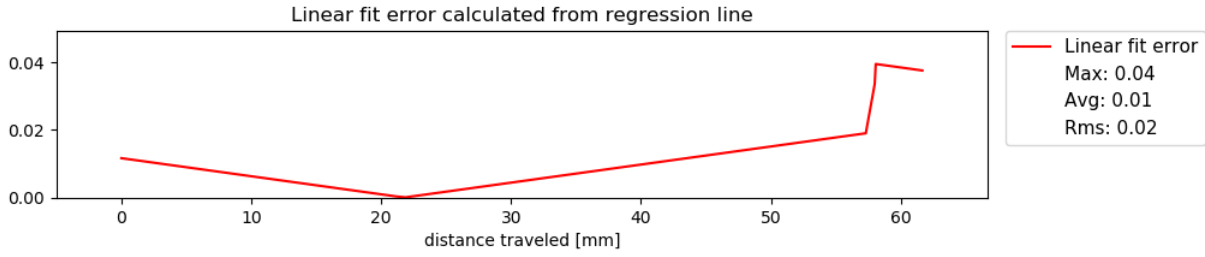

Preview: One Finger Swipe details Example data

11	0.059 mm	0.105 mm	Pass
----	----------	----------	------

Preview: One Finger Swipe details Example data

12	0.118 mm	0.250 mm	Pass
----	----------	----------	------

Preview: One Finger Swipe details Example data

13	0.065 mm	0.168 mm	Pass
----	----------	----------	------

Preview: One Finger Swipe details Example data

14	0.059 mm	0.130 mm	Pass
----	----------	----------	------

Preview: One Finger Swipe details Example data

15	0.059 mm	0.158 mm	Pass
----	----------	----------	------

Preview: One Finger Swipe details Example data

16	0.059 mm	0.128 mm	Pass
----	----------	----------	------