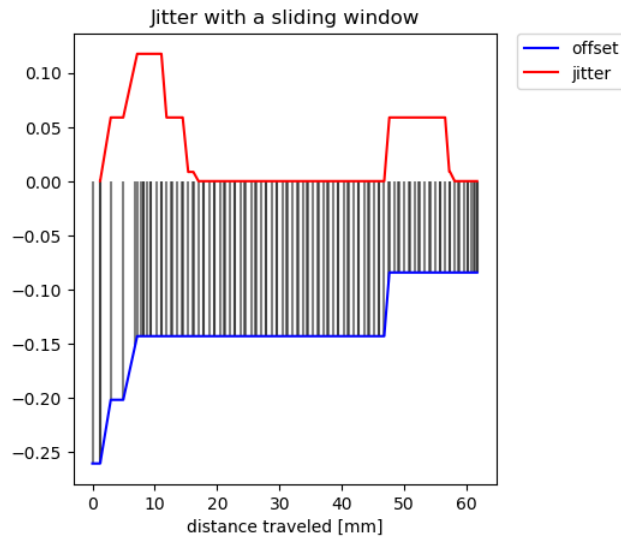

Preview: One Finger Swipe Example data

(/img/96\_swipes\_detailed.png)

Swipe ID	Max Jitter	Max Offset	Pass/Fail
1	0.000 mm	0.000 mm	Pass

Preview: One Finger Swipe details Example data

2	0.176 mm	0.498 mm	Pass
---	----------	----------	------

Preview: One Finger Swipe details Example data

3	0.176 mm	0.174 mm	Pass
---	----------	----------	------

Preview: One Finger Swipe details Example data

4	0.118 mm	0.261 mm	Pass
---	----------	----------	------

Preview: One Finger Swipe details Example data

5	0.176 mm	0.230 mm	Pass
---	----------	----------	------

Preview: One Finger Swipe details Example data

6	0.059 mm	0.141 mm	Pass
---	----------	----------	------

Preview: One Finger Swipe details Example data

7	0.118 mm	0.169 mm	Pass
---	----------	----------	------

Preview: One Finger Swipe details Example data

8	0.118 mm	0.314 mm	Pass
---	----------	----------	------