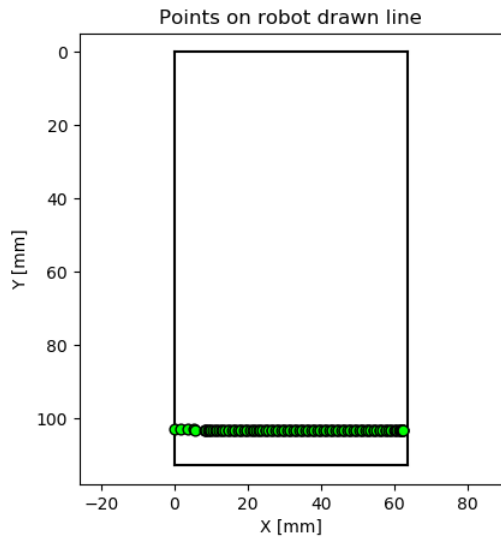

Preview: One Finger Swipe details Example data

19	0.000 mm	0.036 mm	Pass
----	----------	----------	------

Preview: One Finger Swipe details Example data

20	0.118 mm	0.123 mm	Pass
----	----------	----------	------

Preview: One Finger Swipe details Example data

21	0.059 mm	0.092 mm	Pass
----	----------	----------	------

Preview: One Finger Swipe details Example data

22	0.235 mm	0.174 mm	Pass
----	----------	----------	------

Preview: One Finger Swipe details Example data

23	0.118 mm	0.381 mm	Pass
----	----------	----------	------

Preview: One Finger Swipe details Example data

24	0.000 mm	0.059 mm	Pass
----	----------	----------	------

Preview: One Finger Swipe details Example data

— Linear fit error  
Max: 0.0  
Avg: 0.0  
Rms: 0.0

— offset  
— jitter

25	0.059 mm	0.059 mm	Pass
----	----------	----------	------

Preview: One Finger Swipe details Example data