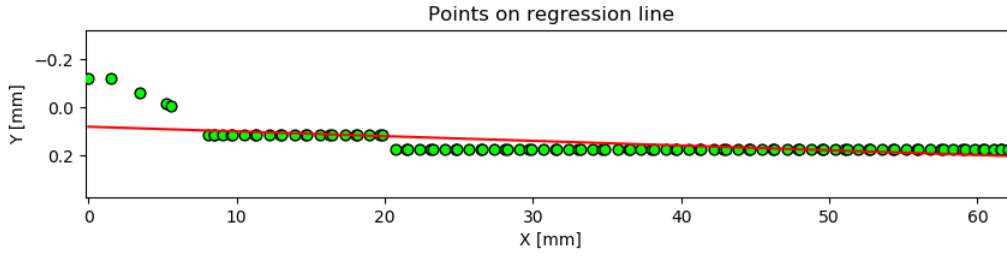

Preview: One Finger Swipe details Example data

19	0.000 mm	0.036 mm	Pass
----	----------	----------	------

Preview: One Finger Swipe details Example data

20	0.118 mm	0.123 mm	Pass
----	----------	----------	------

Preview: One Finger Swipe details Example data

21	0.059 mm	0.092 mm	Pass
----	----------	----------	------

Preview: One Finger Swipe details Example data

22	0.235 mm	0.174 mm	Pass
----	----------	----------	------

Preview: One Finger Swipe details Example data

23	0.118 mm	0.381 mm	Pass
----	----------	----------	------

Preview: One Finger Swipe details Example data

24	0.000 mm	0.059 mm	Pass
----	----------	----------	------

Preview: One Finger Swipe details Example data

— Linear fit error  
Max: 0.0  
Avg: 0.0  
Rms: 0.0

— offset  
— jitter

25	0.059 mm	0.059 mm	Pass
----	----------	----------	------

Preview: One Finger Swipe details Example data