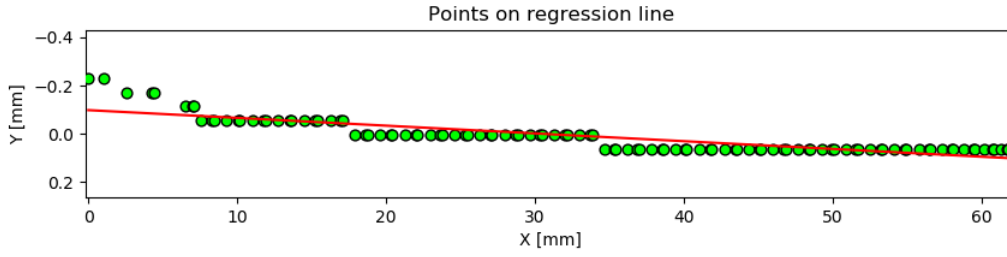

Preview: One Finger Swipe Example data

(/img/96\_swipes\_detailed.png)

Swipe ID	Max Jitter	Max Offset	Pass/Fail
1	0.000 mm	0.000 mm	Pass

Preview: One Finger Swipe details Example data

2	0.176 mm	0.498 mm	Pass
---	----------	----------	------

Preview: One Finger Swipe details Example data

3	0.176 mm	0.174 mm	Pass
---	----------	----------	------

Preview: One Finger Swipe details Example data

4	0.118 mm	0.261 mm	Pass
---	----------	----------	------

Preview: One Finger Swipe details Example data

5	0.176 mm	0.230 mm	Pass
---	----------	----------	------

Preview: One Finger Swipe details Example data

6	0.059 mm	0.141 mm	Pass
---	----------	----------	------

Preview: One Finger Swipe details Example data

7	0.118 mm	0.169 mm	Pass
---	----------	----------	------

Preview: One Finger Swipe details Example data

8	0.118 mm	0.314 mm	Pass
---	----------	----------	------