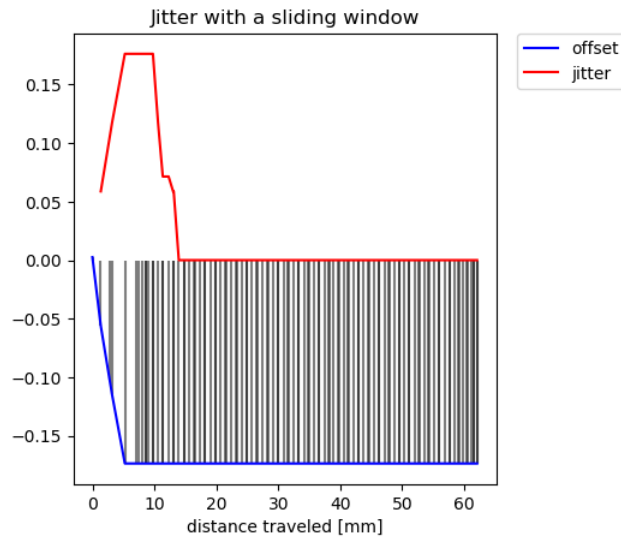

Analysis software version 2.0

One Finger Swipe Test #96

OptoFidelity Example data Huawei\_P10 D7\_1MO 2019-11-15 14:45:39, test session ID:30

Reporting rate and jitter

	Value	Maximum allowed	Pass/Fail
Max Error (Linear Fit)	0.254 mm	1.000 mm	Pass
Mean of Max Errors	0.079 mm	1.000 mm	Pass
Digitizer Jitter	0.353 mm	0.800 mm	Pass
Digitizer Offset	0.498 mm	1.000 mm	Pass
Missing swipes	0/38	0	Pass

Preview: One Finger Swipe Example data

(/img/96\_swipes\_detailed.png)

Swipe ID	Max Jitter	Max Offset	Pass/Fail
1	0.000 mm	0.000 mm	Pass

Preview: One Finger Swipe details Example data

2	0.176 mm	0.498 mm	Pass
---	----------	----------	------

Preview: One Finger Swipe details Example data

3	0.176 mm	0.174 mm	Pass
---	----------	----------	------

Preview: One Finger Swipe details Example data

4	0.118 mm	0.261 mm	Pass
---	----------	----------	------

Preview: One Finger Swipe details Example data

5	0.176 mm	0.230 mm	Pass
---	----------	----------	------

Preview: One Finger Swipe details Example data

6	0.059 mm	0.141 mm	Pass
---	----------	----------	------