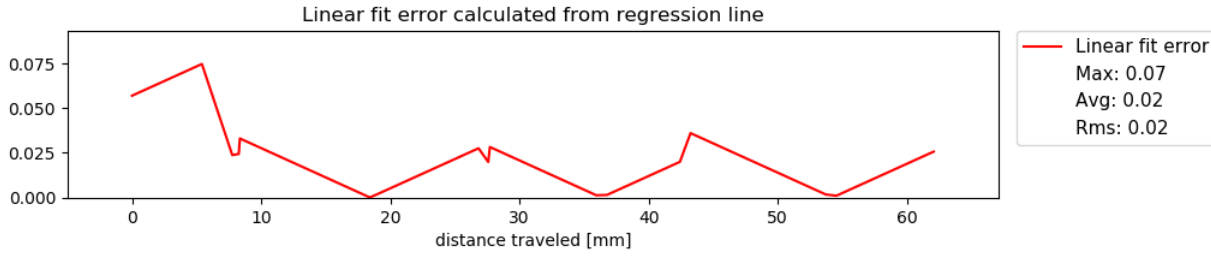

Preview: One Finger Swipe details Example data

5	0.176 mm	0.230 mm	Pass
---	----------	----------	------

Preview: One Finger Swipe details Example data

6	0.059 mm	0.141 mm	Pass
---	----------	----------	------

Preview: One Finger Swipe details Example data

7	0.118 mm	0.169 mm	Pass
---	----------	----------	------

Preview: One Finger Swipe details Example data

8	0.118 mm	0.314 mm	Pass
---	----------	----------	------

Preview: One Finger Swipe details Example data

9	0.176 mm	0.342 mm	Pass
---	----------	----------	------

Preview: One Finger Swipe details Example data

10	0.059 mm	0.194 mm	Pass
----	----------	----------	------