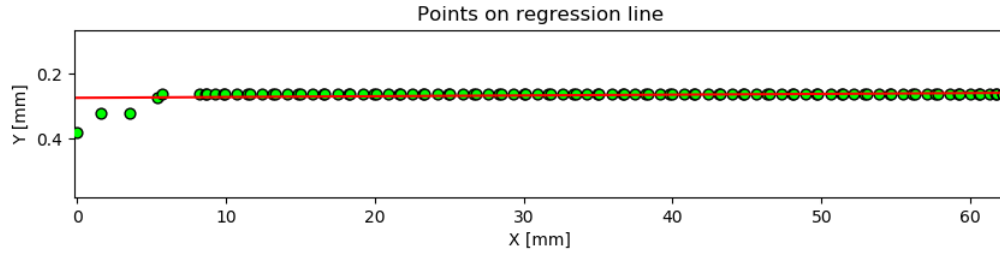

Preview: One Finger Swipe details Example data

19	0.000 mm	0.036 mm	Pass
----	----------	----------	------

Preview: One Finger Swipe details Example data

20	0.118 mm	0.123 mm	Pass
----	----------	----------	------

Preview: One Finger Swipe details Example data

21	0.059 mm	0.092 mm	Pass
----	----------	----------	------

Preview: One Finger Swipe details Example data

22	0.235 mm	0.174 mm	Pass
----	----------	----------	------

Preview: One Finger Swipe details Example data

23	0.118 mm	0.381 mm	Pass
----	----------	----------	------

Preview: One Finger Swipe details Example data

24	0.000 mm	0.059 mm	Pass
----	----------	----------	------

Preview: One Finger Swipe details Example data

— Linear fit error  
Max: 0.0  
Avg: 0.0  
Rms: 0.0

— offset  
— jitter

25	0.059 mm	0.059 mm	Pass
----	----------	----------	------

Preview: One Finger Swipe details Example data