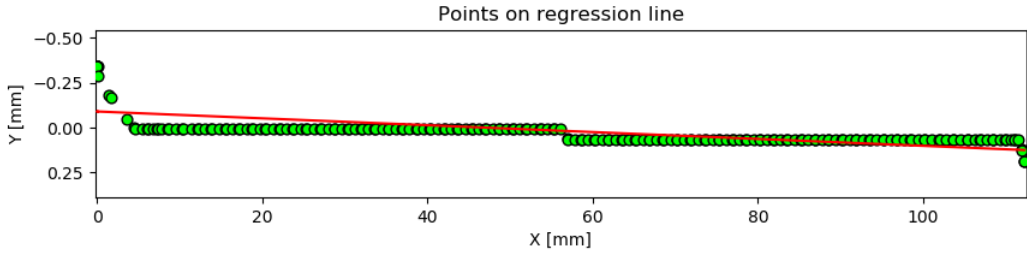

Preview: One Finger Swipe details Example data

21	0.059 mm	0.092 mm	Pass
----	----------	----------	------

Preview: One Finger Swipe details Example data

22	0.235 mm	0.174 mm	Pass
----	----------	----------	------

Preview: One Finger Swipe details Example data

23	0.118 mm	0.381 mm	Pass
----	----------	----------	------

Preview: One Finger Swipe details Example data

24	0.000 mm	0.059 mm	Pass
----	----------	----------	------

Preview: One Finger Swipe details Example data

— Linear fit error  
Max: 0.0  
Avg: 0.0  
Rms: 0.0

— offset  
— jitter

25	0.059 mm	0.059 mm	Pass
----	----------	----------	------

Preview: One Finger Swipe details Example data

26	0.118 mm	0.181 mm	Pass
----	----------	----------	------

Preview: One Finger Swipe details Example data

27	0.353 mm	0.344 mm	Pass
----	----------	----------	------

Preview: One Finger Swipe details Example data