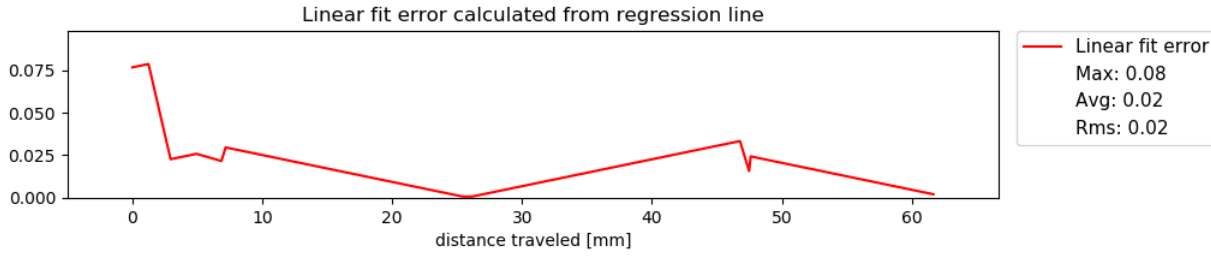

Preview: One Finger Swipe details Example data

3	0.176 mm	0.174 mm	Pass
---	----------	----------	------

Preview: One Finger Swipe details Example data

4	0.118 mm	0.261 mm	Pass
---	----------	----------	------

Preview: One Finger Swipe details Example data

5	0.176 mm	0.230 mm	Pass
---	----------	----------	------

Preview: One Finger Swipe details Example data

6	0.059 mm	0.141 mm	Pass
---	----------	----------	------