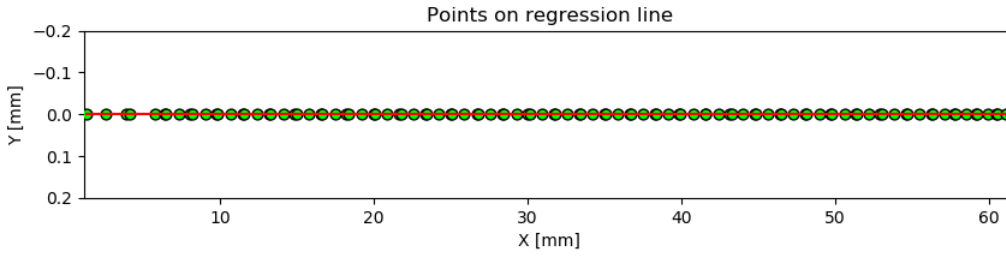

Analysis software version 2.0

One Finger Swipe Test #96

OptoFidelity Example data Huawei\_P10 D7\_1MO 2019-11-15 14:45:39, test session ID:30

Reporting rate and jitter

	Value	Maximum allowed	Pass/Fail
Max Error (Linear Fit)	0.254 mm	1.000 mm	Pass
Mean of Max Errors	0.079 mm	1.000 mm	Pass
Digitizer Jitter	0.353 mm	0.800 mm	Pass
Digitizer Offset	0.498 mm	1.000 mm	Pass
Missing swipes	0/38	0	Pass

Preview: One Finger Swipe Example data

(/img/96\_swipes\_detailed.png)

Swipe ID	Max Jitter	Max Offset	Pass/Fail
1	0.000 mm	0.000 mm	Pass

Preview: One Finger Swipe details Example data

2	0.176 mm	0.498 mm	Pass
---	----------	----------	------

Preview: One Finger Swipe details Example data

3	0.176 mm	0.174 mm	Pass
---	----------	----------	------

Preview: One Finger Swipe details Example data

4	0.118 mm	0.261 mm	Pass
---	----------	----------	------