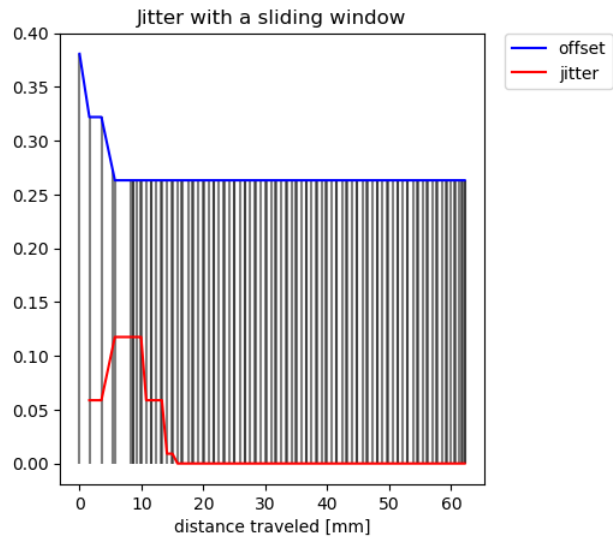

Preview: One Finger Swipe details Example data

17	0.059 mm	0.097 mm	Pass
----	----------	----------	------

Preview: One Finger Swipe details Example data

18	0.059 mm	0.125 mm	Pass
----	----------	----------	------

Preview: One Finger Swipe details Example data

19	0.000 mm	0.036 mm	Pass
----	----------	----------	------

Preview: One Finger Swipe details Example data

20	0.118 mm	0.123 mm	Pass
----	----------	----------	------

Preview: One Finger Swipe details Example data

21	0.059 mm	0.092 mm	Pass
----	----------	----------	------

Preview: One Finger Swipe details Example data

22	0.235 mm	0.174 mm	Pass
----	----------	----------	------

Preview: One Finger Swipe details Example data

23	0.118 mm	0.381 mm	Pass
----	----------	----------	------

Preview: One Finger Swipe details Example data

24	0.000 mm	0.059 mm	Pass
----	----------	----------	------