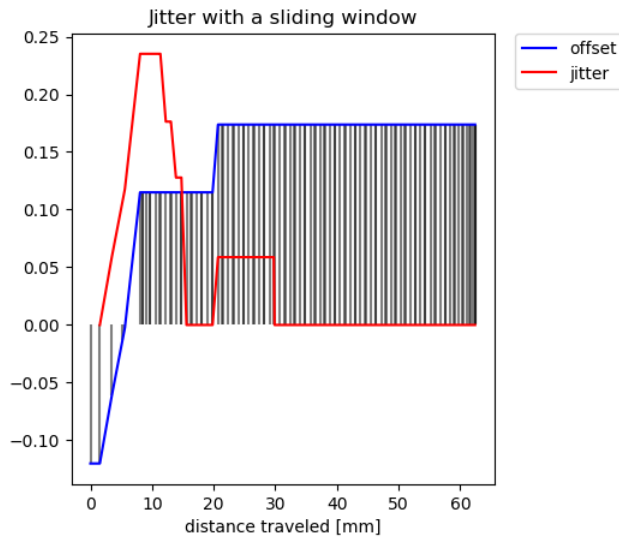

Preview: One Finger Swipe details Example data

17	0.059 mm	0.097 mm	Pass
----	----------	----------	------

Preview: One Finger Swipe details Example data

18	0.059 mm	0.125 mm	Pass
----	----------	----------	------

Preview: One Finger Swipe details Example data

19	0.000 mm	0.036 mm	Pass
----	----------	----------	------

Preview: One Finger Swipe details Example data

20	0.118 mm	0.123 mm	Pass
----	----------	----------	------

Preview: One Finger Swipe details Example data

21	0.059 mm	0.092 mm	Pass
----	----------	----------	------

Preview: One Finger Swipe details Example data

22	0.235 mm	0.174 mm	Pass
----	----------	----------	------

Preview: One Finger Swipe details Example data

23	0.118 mm	0.381 mm	Pass
----	----------	----------	------

Preview: One Finger Swipe details Example data

24	0.000 mm	0.059 mm	Pass
----	----------	----------	------