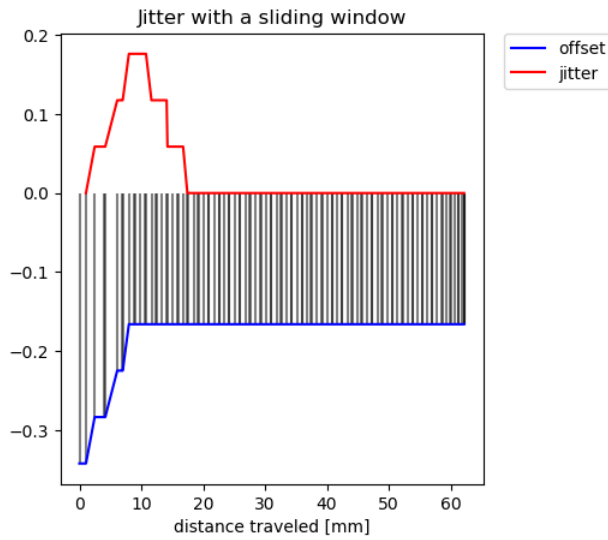

Preview: One Finger Swipe details Example data

5	0.176 mm	0.230 mm	Pass
---	----------	----------	------

Preview: One Finger Swipe details Example data

6	0.059 mm	0.141 mm	Pass
---	----------	----------	------

Preview: One Finger Swipe details Example data

7	0.118 mm	0.169 mm	Pass
---	----------	----------	------

Preview: One Finger Swipe details Example data

8	0.118 mm	0.314 mm	Pass
---	----------	----------	------

Preview: One Finger Swipe details Example data

9	0.176 mm	0.342 mm	Pass
---	----------	----------	------

Preview: One Finger Swipe details Example data

10	0.059 mm	0.194 mm	Pass
----	----------	----------	------

Preview: One Finger Swipe details Example data

11	0.059 mm	0.105 mm	Pass
----	----------	----------	------

Preview: One Finger Swipe details Example data

12	0.118 mm	0.250 mm	Pass
----	----------	----------	------