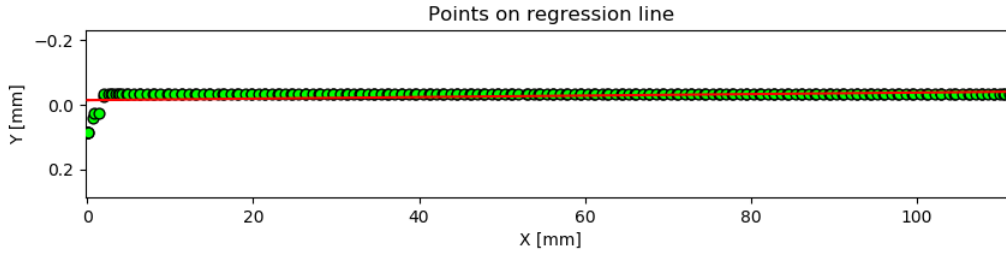

Preview: One Finger Swipe details Example data

— Linear fit error  
Max: 0.0  
Avg: 0.0  
Rms: 0.0

— offset  
— jitter

25	0.059 mm	0.059 mm	Pass
----	----------	----------	------

Preview: One Finger Swipe details Example data

26	0.118 mm	0.181 mm	Pass
----	----------	----------	------

Preview: One Finger Swipe details Example data

27	0.353 mm	0.344 mm	Pass
----	----------	----------	------

Preview: One Finger Swipe details Example data

28	0.118 mm	0.131 mm	Pass
----	----------	----------	------

Preview: One Finger Swipe details Example data

29	0.059 mm	0.100 mm	Pass
----	----------	----------	------

Preview: One Finger Swipe details Example data

30	0.059 mm	0.081 mm	Pass
----	----------	----------	------

Preview: One Finger Swipe details Example data

31	0.118 mm	0.086 mm	Pass
----	----------	----------	------

Preview: One Finger Swipe details Example data