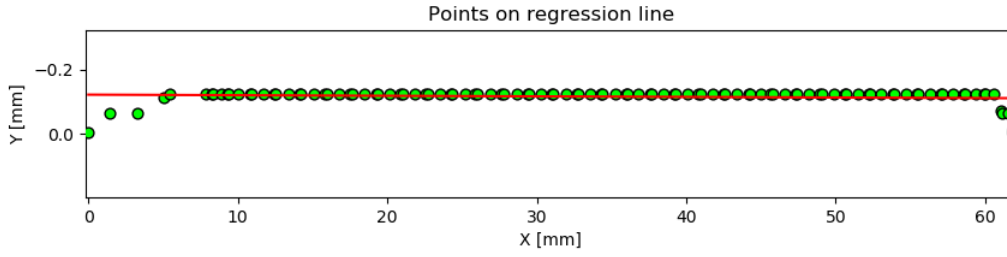

Preview: One Finger Swipe details Example data

15	0.059 mm	0.158 mm	Pass
----	----------	----------	------

Preview: One Finger Swipe details Example data

16	0.059 mm	0.128 mm	Pass
----	----------	----------	------

Preview: One Finger Swipe details Example data

17	0.059 mm	0.097 mm	Pass
----	----------	----------	------

Preview: One Finger Swipe details Example data

18	0.059 mm	0.125 mm	Pass
----	----------	----------	------

Preview: One Finger Swipe details Example data

19	0.000 mm	0.036 mm	Pass
----	----------	----------	------

Preview: One Finger Swipe details Example data

20	0.118 mm	0.123 mm	Pass
----	----------	----------	------

Preview: One Finger Swipe details Example data

21	0.059 mm	0.092 mm	Pass
----	----------	----------	------

Preview: One Finger Swipe details Example data

22	0.235 mm	0.174 mm	Pass
----	----------	----------	------