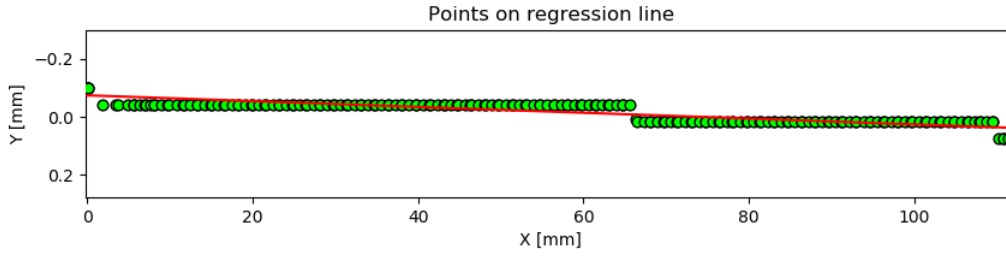

Preview: One Finger Swipe details Example data

— Linear fit error  
Max: 0.0  
Avg: 0.0  
Rms: 0.0

— offset  
— jitter

25	0.059 mm	0.059 mm	Pass
----	----------	----------	------

Preview: One Finger Swipe details Example data

26	0.118 mm	0.181 mm	Pass
----	----------	----------	------

Preview: One Finger Swipe details Example data

27	0.353 mm	0.344 mm	Pass
----	----------	----------	------

Preview: One Finger Swipe details Example data

28	0.118 mm	0.131 mm	Pass
----	----------	----------	------

Preview: One Finger Swipe details Example data

29	0.059 mm	0.100 mm	Pass
----	----------	----------	------

Preview: One Finger Swipe details Example data