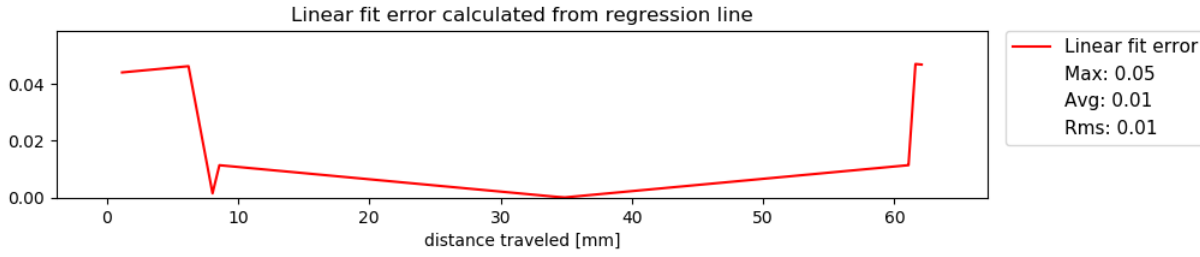

Preview: One Finger Swipe details Example data

7	0.118 mm	0.169 mm	Pass
---	----------	----------	------

Preview: One Finger Swipe details Example data

8	0.118 mm	0.314 mm	Pass
---	----------	----------	------

Preview: One Finger Swipe details Example data

9	0.176 mm	0.342 mm	Pass
---	----------	----------	------

Preview: One Finger Swipe details Example data

10	0.059 mm	0.194 mm	Pass
----	----------	----------	------

Preview: One Finger Swipe details Example data

11	0.059 mm	0.105 mm	Pass
----	----------	----------	------

Preview: One Finger Swipe details Example data

12	0.118 mm	0.250 mm	Pass
----	----------	----------	------