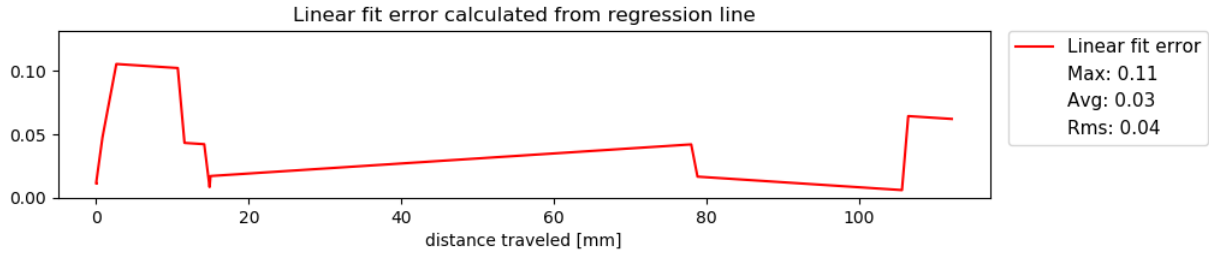

Preview: One Finger Swipe details Example data

23	0.118 mm	0.381 mm	Pass
----	----------	----------	------

Preview: One Finger Swipe details Example data

24	0.000 mm	0.059 mm	Pass
----	----------	----------	------

Preview: One Finger Swipe details Example data

— Linear fit error  
Max: 0.0  
Avg: 0.0  
Rms: 0.0

— offset  
— jitter

25	0.059 mm	0.059 mm	Pass
----	----------	----------	------

Preview: One Finger Swipe details Example data

26	0.118 mm	0.181 mm	Pass
----	----------	----------	------

Preview: One Finger Swipe details Example data

27	0.353 mm	0.344 mm	Pass
----	----------	----------	------

Preview: One Finger Swipe details Example data