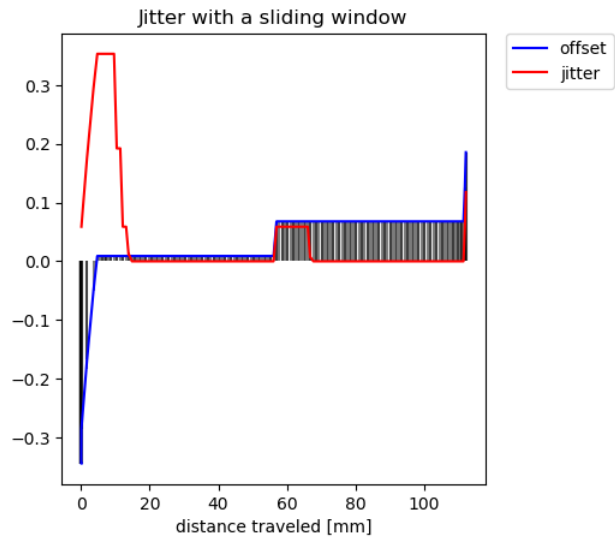

Preview: One Finger Swipe details Example data

21	0.059 mm	0.092 mm	Pass
----	----------	----------	------

Preview: One Finger Swipe details Example data

22	0.235 mm	0.174 mm	Pass
----	----------	----------	------

Preview: One Finger Swipe details Example data

23	0.118 mm	0.381 mm	Pass
----	----------	----------	------

Preview: One Finger Swipe details Example data

24	0.000 mm	0.059 mm	Pass
----	----------	----------	------

Preview: One Finger Swipe details Example data

— Linear fit error  
Max: 0.0  
Avg: 0.0  
Rms: 0.0

— offset  
— jitter

25	0.059 mm	0.059 mm	Pass
----	----------	----------	------

Preview: One Finger Swipe details Example data

26	0.118 mm	0.181 mm	Pass
----	----------	----------	------

Preview: One Finger Swipe details Example data

27	0.353 mm	0.344 mm	Pass
----	----------	----------	------

Preview: One Finger Swipe details Example data