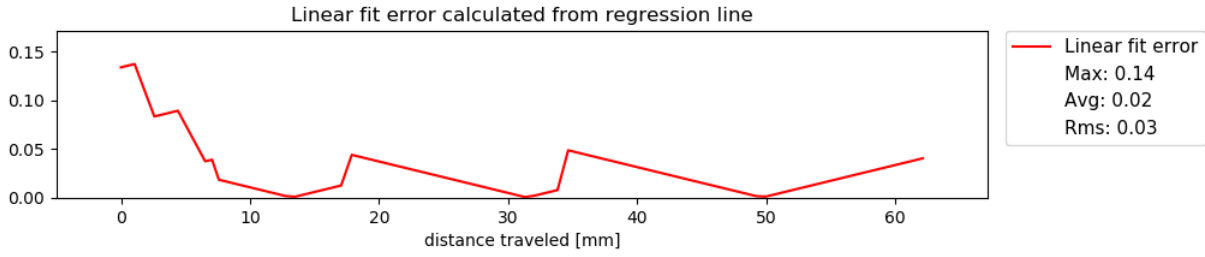

Preview: One Finger Swipe details Example data

3	0.176 mm	0.174 mm	Pass
---	----------	----------	------

Preview: One Finger Swipe details Example data

4	0.118 mm	0.261 mm	Pass
---	----------	----------	------

Preview: One Finger Swipe details Example data

5	0.176 mm	0.230 mm	Pass
---	----------	----------	------

Preview: One Finger Swipe details Example data

6	0.059 mm	0.141 mm	Pass
---	----------	----------	------