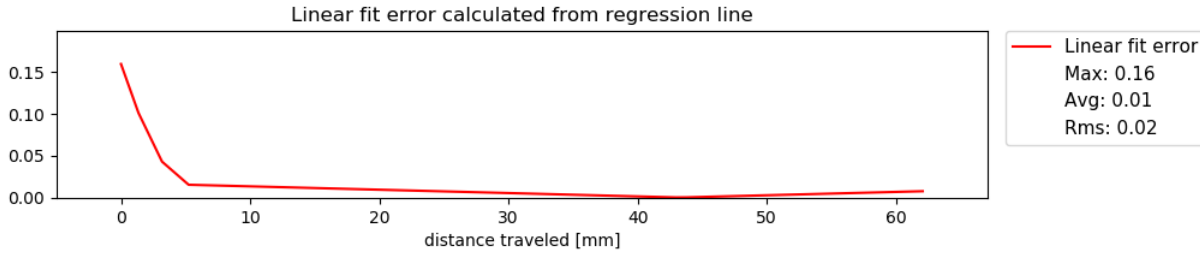

Preview: One Finger Swipe Example data

(/img/96\_swipes\_detailed.png)

Swipe ID	Max Jitter	Max Offset	Pass/Fail
1	0.000 mm	0.000 mm	Pass

Preview: One Finger Swipe details Example data

2	0.176 mm	0.498 mm	Pass
---	----------	----------	------

Preview: One Finger Swipe details Example data

3	0.176 mm	0.174 mm	Pass
---	----------	----------	------

Preview: One Finger Swipe details Example data

4	0.118 mm	0.261 mm	Pass
---	----------	----------	------