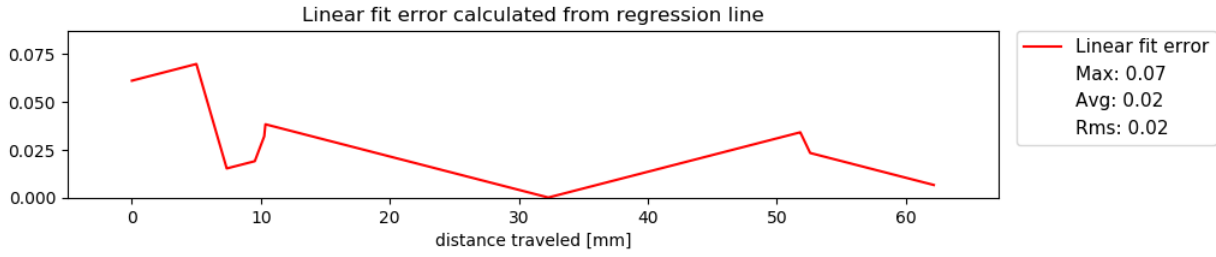

Preview: One Finger Swipe details Example data

9	0.176 mm	0.342 mm	Pass
---	----------	----------	------

Preview: One Finger Swipe details Example data

10	0.059 mm	0.194 mm	Pass
----	----------	----------	------

Preview: One Finger Swipe details Example data

11	0.059 mm	0.105 mm	Pass
----	----------	----------	------

Preview: One Finger Swipe details Example data

12	0.118 mm	0.250 mm	Pass
----	----------	----------	------

Preview: One Finger Swipe details Example data

13	0.065 mm	0.168 mm	Pass
----	----------	----------	------

Preview: One Finger Swipe details Example data

14	0.059 mm	0.130 mm	Pass
----	----------	----------	------