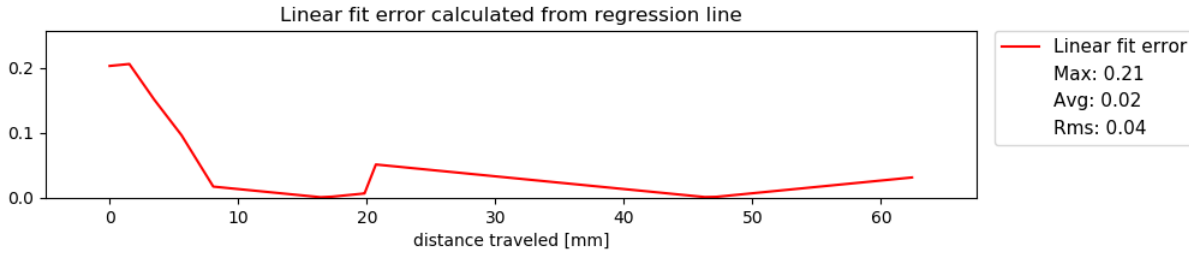

Preview: One Finger Swipe details Example data

19	0.000 mm	0.036 mm	Pass
----	----------	----------	------

Preview: One Finger Swipe details Example data

20	0.118 mm	0.123 mm	Pass
----	----------	----------	------

Preview: One Finger Swipe details Example data

21	0.059 mm	0.092 mm	Pass
----	----------	----------	------

Preview: One Finger Swipe details Example data

22	0.235 mm	0.174 mm	Pass
----	----------	----------	------

Preview: One Finger Swipe details Example data

23	0.118 mm	0.381 mm	Pass
----	----------	----------	------

Preview: One Finger Swipe details Example data

24	0.000 mm	0.059 mm	Pass
----	----------	----------	------