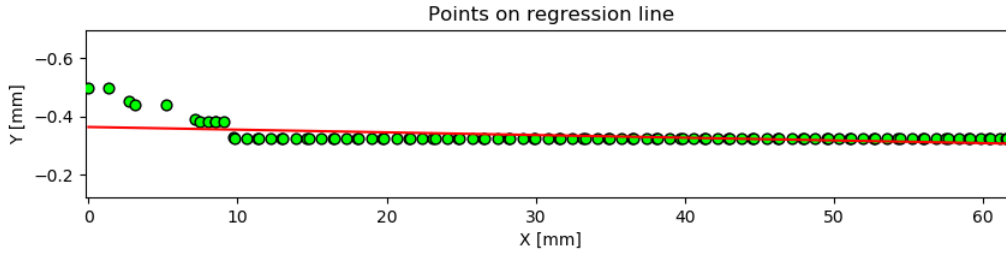

Preview: One Finger Swipe Example data

(/img/96\_swipes\_detailed.png)

Swipe ID	Max Jitter	Max Offset	Pass/Fail
1	0.000 mm	0.000 mm	Pass

Preview: One Finger Swipe details Example data

2	0.176 mm	0.498 mm	Pass
---	----------	----------	------

Preview: One Finger Swipe details Example data

3	0.176 mm	0.174 mm	Pass
---	----------	----------	------

Preview: One Finger Swipe details Example data

4	0.118 mm	0.261 mm	Pass
---	----------	----------	------

Preview: One Finger Swipe details Example data

5	0.176 mm	0.230 mm	Pass
---	----------	----------	------

Preview: One Finger Swipe details Example data

6	0.059 mm	0.141 mm	Pass
---	----------	----------	------