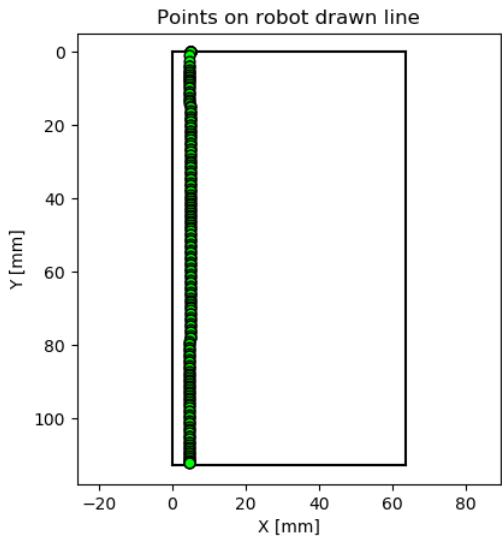

Preview: One Finger Swipe details Example data

21	0.059 mm	0.092 mm	Pass
----	----------	----------	------

Preview: One Finger Swipe details Example data

22	0.235 mm	0.174 mm	Pass
----	----------	----------	------

Preview: One Finger Swipe details Example data

23	0.118 mm	0.381 mm	Pass
----	----------	----------	------

Preview: One Finger Swipe details Example data

24	0.000 mm	0.059 mm	Pass
----	----------	----------	------

Preview: One Finger Swipe details Example data

— Linear fit error  
Max: 0.0  
Avg: 0.0  
Rms: 0.0

— offset  
— jitter

25	0.059 mm	0.059 mm	Pass
----	----------	----------	------

Preview: One Finger Swipe details Example data

26	0.118 mm	0.181 mm	Pass
----	----------	----------	------

Preview: One Finger Swipe details Example data

27	0.353 mm	0.344 mm	Pass
----	----------	----------	------

Preview: One Finger Swipe details Example data