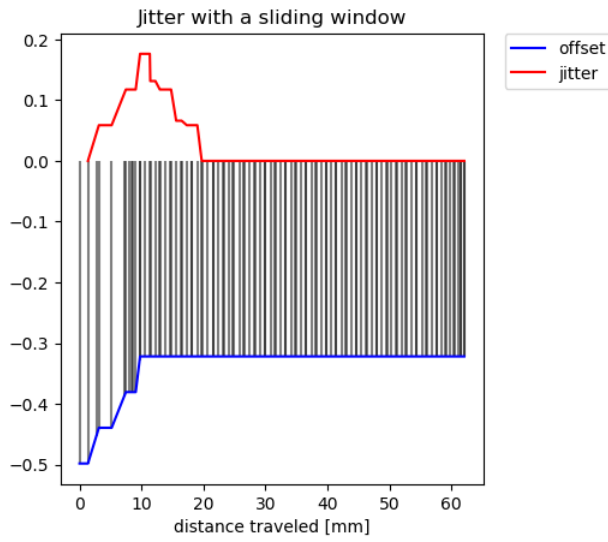

Analysis software version 2.0

One Finger Swipe Test #96

OptoFidelity Example data Huawei\_P10 D7\_1MO 2019-11-15 14:45:39, test session ID:30

Reporting rate and jitter

	Value	Maximum allowed	Pass/Fail
Max Error (Linear Fit)	0.254 mm	1.000 mm	Pass
Mean of Max Errors	0.079 mm	1.000 mm	Pass
Digitizer Jitter	0.353 mm	0.800 mm	Pass
Digitizer Offset	0.498 mm	1.000 mm	Pass
Missing swipes	0/38	0	Pass

Preview: One Finger Swipe Example data

(/img/96\_swipes\_detailed.png)

Swipe ID	Max Jitter	Max Offset	Pass/Fail
1	0.000 mm	0.000 mm	Pass

Preview: One Finger Swipe details Example data

2	0.176 mm	0.498 mm	Pass
---	----------	----------	------

Preview: One Finger Swipe details Example data

3	0.176 mm	0.174 mm	Pass
---	----------	----------	------

Preview: One Finger Swipe details Example data

4	0.118 mm	0.261 mm	Pass
---	----------	----------	------

Preview: One Finger Swipe details Example data

5	0.176 mm	0.230 mm	Pass
---	----------	----------	------

Preview: One Finger Swipe details Example data

6	0.059 mm	0.141 mm	Pass
---	----------	----------	------