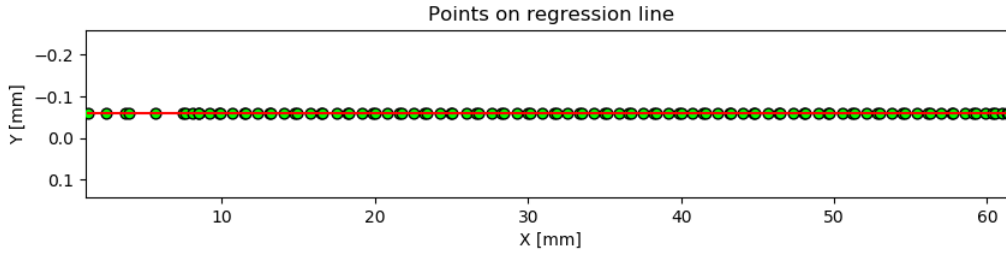

Preview: One Finger Swipe details Example data

21	0.059 mm	0.092 mm	Pass
----	----------	----------	------

Preview: One Finger Swipe details Example data

22	0.235 mm	0.174 mm	Pass
----	----------	----------	------

Preview: One Finger Swipe details Example data

23	0.118 mm	0.381 mm	Pass
----	----------	----------	------

Preview: One Finger Swipe details Example data

24	0.000 mm	0.059 mm	Pass
----	----------	----------	------

Preview: One Finger Swipe details Example data

— Linear fit error  
Max: 0.0  
Avg: 0.0  
Rms: 0.0

— offset  
— jitter

25	0.059 mm	0.059 mm	Pass
----	----------	----------	------

Preview: One Finger Swipe details Example data