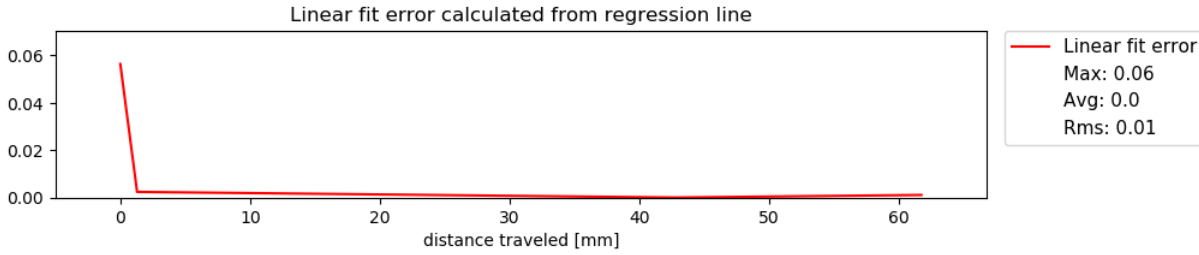

Preview: One Finger Swipe details Example data

13	0.065 mm	0.168 mm	Pass
----	----------	----------	------

Preview: One Finger Swipe details Example data

14	0.059 mm	0.130 mm	Pass
----	----------	----------	------

Preview: One Finger Swipe details Example data

15	0.059 mm	0.158 mm	Pass
----	----------	----------	------

Preview: One Finger Swipe details Example data

16	0.059 mm	0.128 mm	Pass
----	----------	----------	------

Preview: One Finger Swipe details Example data

17	0.059 mm	0.097 mm	Pass
----	----------	----------	------

Preview: One Finger Swipe details Example data

18	0.059 mm	0.125 mm	Pass
----	----------	----------	------