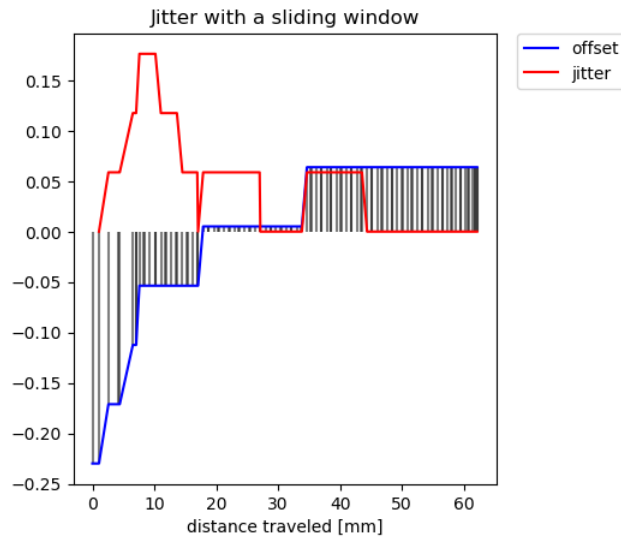

Preview: One Finger Swipe Example data

(/img/96\_swipes\_detailed.png)

Swipe ID	Max Jitter	Max Offset	Pass/Fail
1	0.000 mm	0.000 mm	Pass

Preview: One Finger Swipe details Example data

2	0.176 mm	0.498 mm	Pass
---	----------	----------	------

Preview: One Finger Swipe details Example data

3	0.176 mm	0.174 mm	Pass
---	----------	----------	------

Preview: One Finger Swipe details Example data

4	0.118 mm	0.261 mm	Pass
---	----------	----------	------

Preview: One Finger Swipe details Example data

5	0.176 mm	0.230 mm	Pass
---	----------	----------	------

Preview: One Finger Swipe details Example data

6	0.059 mm	0.141 mm	Pass
---	----------	----------	------

Preview: One Finger Swipe details Example data

7	0.118 mm	0.169 mm	Pass
---	----------	----------	------

Preview: One Finger Swipe details Example data

8	0.118 mm	0.314 mm	Pass
---	----------	----------	------