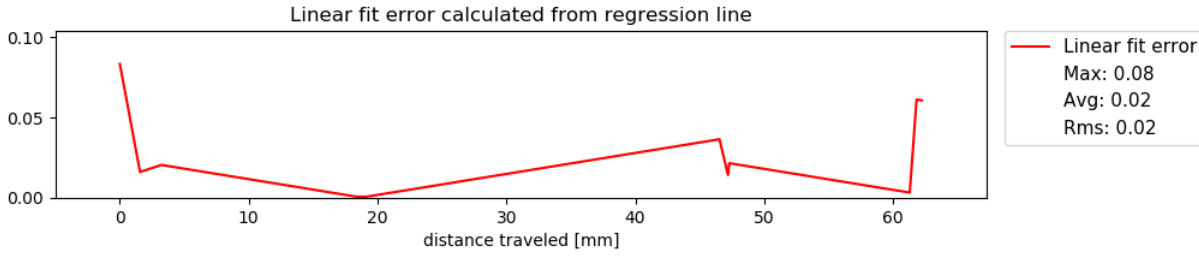

Preview: One Finger Swipe details Example data

9	0.176 mm	0.342 mm	Pass
---	----------	----------	------

Preview: One Finger Swipe details Example data

10	0.059 mm	0.194 mm	Pass
----	----------	----------	------

Preview: One Finger Swipe details Example data

11	0.059 mm	0.105 mm	Pass
----	----------	----------	------

Preview: One Finger Swipe details Example data

12	0.118 mm	0.250 mm	Pass
----	----------	----------	------

Preview: One Finger Swipe details Example data

13	0.065 mm	0.168 mm	Pass
----	----------	----------	------

Preview: One Finger Swipe details Example data

14	0.059 mm	0.130 mm	Pass
----	----------	----------	------