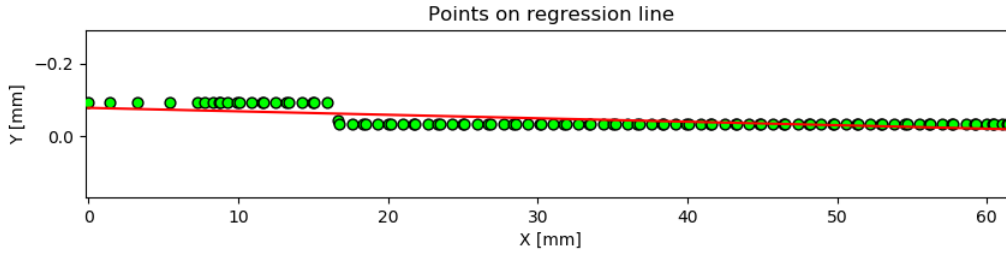

Preview: One Finger Swipe details Example data

17	0.059 mm	0.097 mm	Pass
----	----------	----------	------

Preview: One Finger Swipe details Example data

18	0.059 mm	0.125 mm	Pass
----	----------	----------	------

Preview: One Finger Swipe details Example data

19	0.000 mm	0.036 mm	Pass
----	----------	----------	------

Preview: One Finger Swipe details Example data

20	0.118 mm	0.123 mm	Pass
----	----------	----------	------

Preview: One Finger Swipe details Example data

21	0.059 mm	0.092 mm	Pass
----	----------	----------	------

Preview: One Finger Swipe details Example data

22	0.235 mm	0.174 mm	Pass
----	----------	----------	------