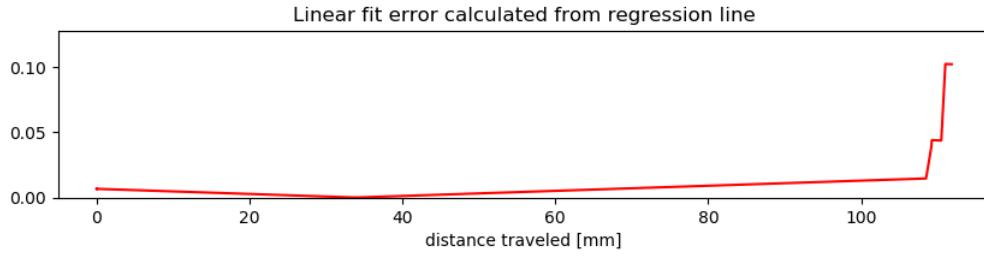

Preview: One Finger Swipe details Example data

— Linear fit error  
Max: 0.0  
Avg: 0.0  
Rms: 0.0

— offset  
— jitter

25	0.059 mm	0.059 mm	Pass
----	----------	----------	------

Preview: One Finger Swipe details Example data

26	0.118 mm	0.181 mm	Pass
----	----------	----------	------

Preview: One Finger Swipe details Example data

27	0.353 mm	0.344 mm	Pass
----	----------	----------	------

Preview: One Finger Swipe details Example data

28	0.118 mm	0.131 mm	Pass
----	----------	----------	------

Preview: One Finger Swipe details Example data

29	0.059 mm	0.100 mm	Pass
----	----------	----------	------

Preview: One Finger Swipe details Example data