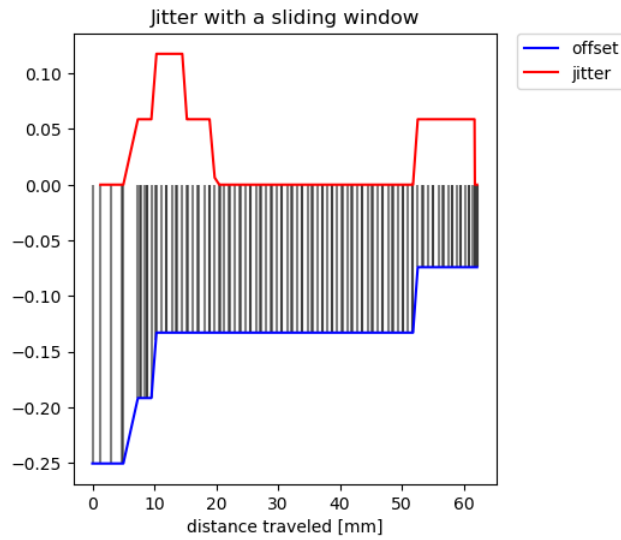

Preview: One Finger Swipe details Example data

9	0.176 mm	0.342 mm	Pass
---	----------	----------	------

Preview: One Finger Swipe details Example data

10	0.059 mm	0.194 mm	Pass
----	----------	----------	------

Preview: One Finger Swipe details Example data

11	0.059 mm	0.105 mm	Pass
----	----------	----------	------

Preview: One Finger Swipe details Example data

12	0.118 mm	0.250 mm	Pass
----	----------	----------	------

Preview: One Finger Swipe details Example data

13	0.065 mm	0.168 mm	Pass
----	----------	----------	------

Preview: One Finger Swipe details Example data

14	0.059 mm	0.130 mm	Pass
----	----------	----------	------

Preview: One Finger Swipe details Example data

15	0.059 mm	0.158 mm	Pass
----	----------	----------	------

Preview: One Finger Swipe details Example data

16	0.059 mm	0.128 mm	Pass
----	----------	----------	------