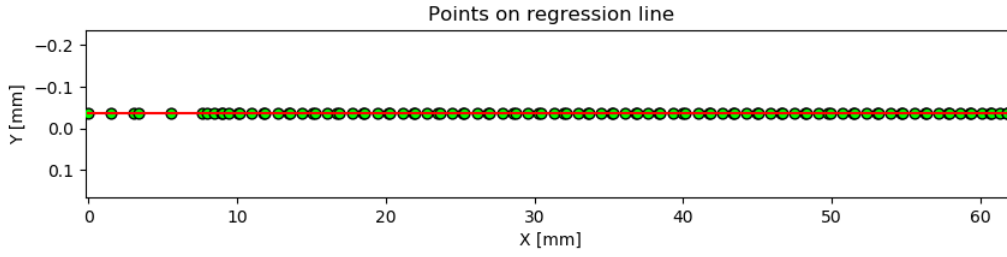

Preview: One Finger Swipe details Example data

15	0.059 mm	0.158 mm	Pass
----	----------	----------	------

Preview: One Finger Swipe details Example data

16	0.059 mm	0.128 mm	Pass
----	----------	----------	------

Preview: One Finger Swipe details Example data

17	0.059 mm	0.097 mm	Pass
----	----------	----------	------

Preview: One Finger Swipe details Example data

18	0.059 mm	0.125 mm	Pass
----	----------	----------	------

Preview: One Finger Swipe details Example data

19	0.000 mm	0.036 mm	Pass
----	----------	----------	------

Preview: One Finger Swipe details Example data

20	0.118 mm	0.123 mm	Pass
----	----------	----------	------