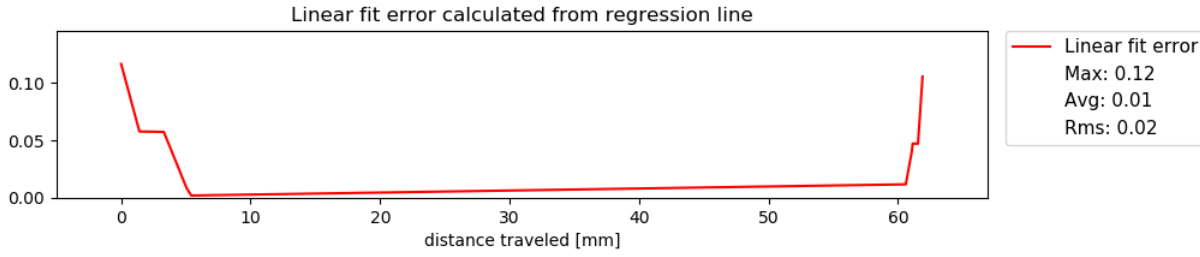

Preview: One Finger Swipe details Example data

17	0.059 mm	0.097 mm	Pass
----	----------	----------	------

Preview: One Finger Swipe details Example data

18	0.059 mm	0.125 mm	Pass
----	----------	----------	------

Preview: One Finger Swipe details Example data

19	0.000 mm	0.036 mm	Pass
----	----------	----------	------

Preview: One Finger Swipe details Example data

20	0.118 mm	0.123 mm	Pass
----	----------	----------	------

Preview: One Finger Swipe details Example data

21	0.059 mm	0.092 mm	Pass
----	----------	----------	------

Preview: One Finger Swipe details Example data

22	0.235 mm	0.174 mm	Pass
----	----------	----------	------