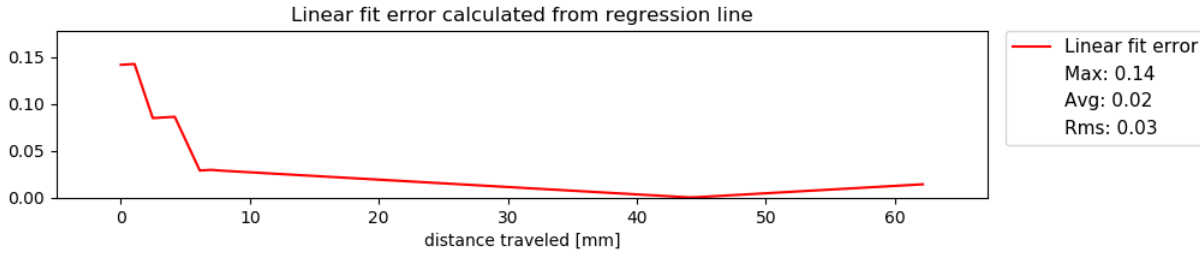

Preview: One Finger Swipe details Example data

5	0.176 mm	0.230 mm	Pass
---	----------	----------	------

Preview: One Finger Swipe details Example data

6	0.059 mm	0.141 mm	Pass
---	----------	----------	------

Preview: One Finger Swipe details Example data

7	0.118 mm	0.169 mm	Pass
---	----------	----------	------

Preview: One Finger Swipe details Example data

8	0.118 mm	0.314 mm	Pass
---	----------	----------	------

Preview: One Finger Swipe details Example data

9	0.176 mm	0.342 mm	Pass
---	----------	----------	------

Preview: One Finger Swipe details Example data

10	0.059 mm	0.194 mm	Pass
----	----------	----------	------