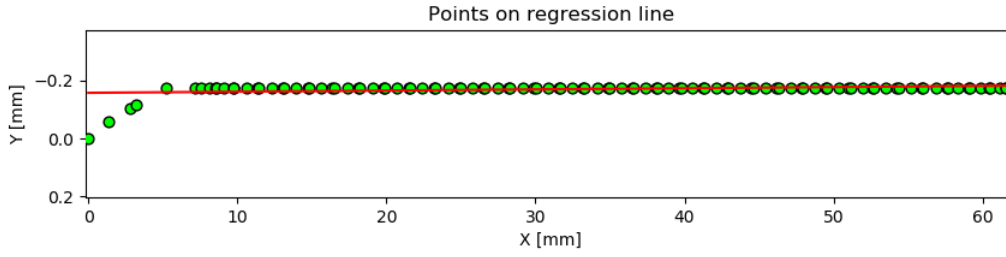

Preview: One Finger Swipe Example data

(/img/96\_swipes\_detailed.png)

Swipe ID	Max Jitter	Max Offset	Pass/Fail
1	0.000 mm	0.000 mm	Pass

Preview: One Finger Swipe details Example data

2	0.176 mm	0.498 mm	Pass
---	----------	----------	------

Preview: One Finger Swipe details Example data

3	0.176 mm	0.174 mm	Pass
---	----------	----------	------

Preview: One Finger Swipe details Example data

4	0.118 mm	0.261 mm	Pass
---	----------	----------	------

Preview: One Finger Swipe details Example data

5	0.176 mm	0.230 mm	Pass
---	----------	----------	------

Preview: One Finger Swipe details Example data

6	0.059 mm	0.141 mm	Pass
---	----------	----------	------