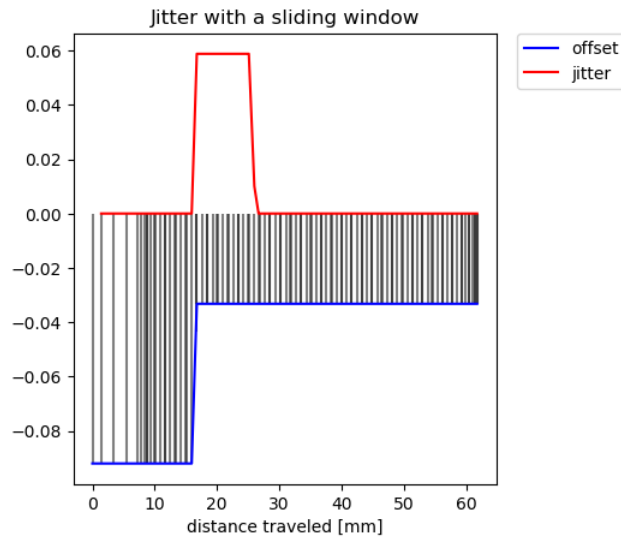

Preview: One Finger Swipe details Example data

15	0.059 mm	0.158 mm	Pass
----	----------	----------	------

Preview: One Finger Swipe details Example data

16	0.059 mm	0.128 mm	Pass
----	----------	----------	------

Preview: One Finger Swipe details Example data

17	0.059 mm	0.097 mm	Pass
----	----------	----------	------

Preview: One Finger Swipe details Example data

18	0.059 mm	0.125 mm	Pass
----	----------	----------	------

Preview: One Finger Swipe details Example data

19	0.000 mm	0.036 mm	Pass
----	----------	----------	------

Preview: One Finger Swipe details Example data

20	0.118 mm	0.123 mm	Pass
----	----------	----------	------

Preview: One Finger Swipe details Example data

21	0.059 mm	0.092 mm	Pass
----	----------	----------	------

Preview: One Finger Swipe details Example data

22	0.235 mm	0.174 mm	Pass
----	----------	----------	------