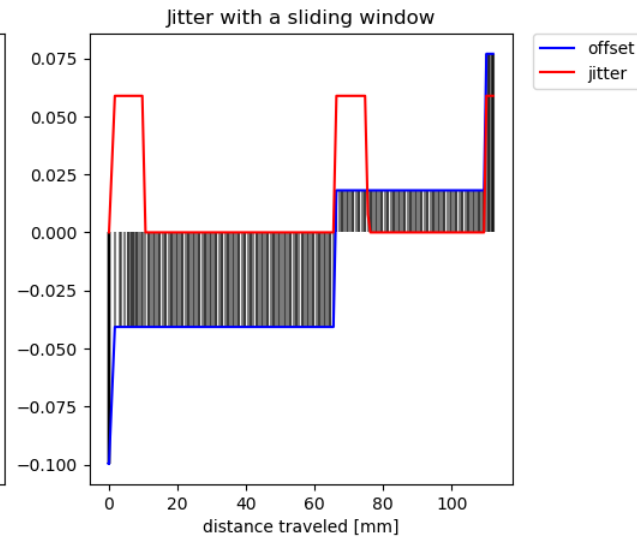

Preview: One Finger Swipe details Example data

23	0.118 mm	0.381 mm	Pass
----	----------	----------	------

Preview: One Finger Swipe details Example data

24	0.000 mm	0.059 mm	Pass
----	----------	----------	------

Preview: One Finger Swipe details Example data

— Linear fit error  
Max: 0.0  
Avg: 0.0  
Rms: 0.0

— offset  
— jitter

25	0.059 mm	0.059 mm	Pass
----	----------	----------	------

Preview: One Finger Swipe details Example data

26	0.118 mm	0.181 mm	Pass
----	----------	----------	------

Preview: One Finger Swipe details Example data

27	0.353 mm	0.344 mm	Pass
----	----------	----------	------

Preview: One Finger Swipe details Example data

28	0.118 mm	0.131 mm	Pass
----	----------	----------	------

Preview: One Finger Swipe details Example data

29	0.059 mm	0.100 mm	Pass
----	----------	----------	------

Preview: One Finger Swipe details Example data