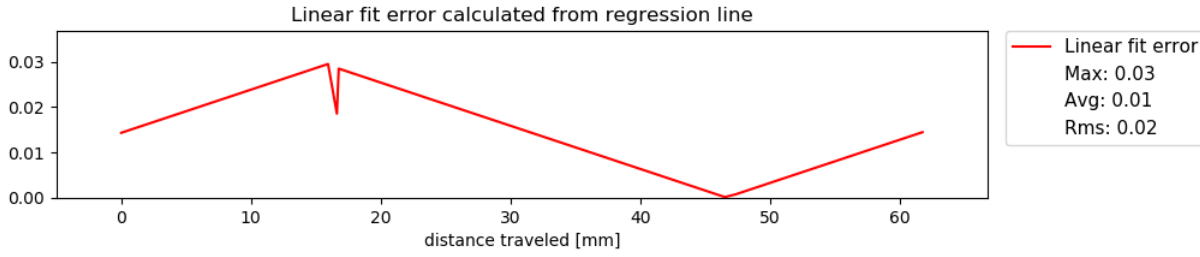

Preview: One Finger Swipe details Example data

17	0.059 mm	0.097 mm	Pass
----	----------	----------	------

Preview: One Finger Swipe details Example data

18	0.059 mm	0.125 mm	Pass
----	----------	----------	------

Preview: One Finger Swipe details Example data

19	0.000 mm	0.036 mm	Pass
----	----------	----------	------

Preview: One Finger Swipe details Example data

20	0.118 mm	0.123 mm	Pass
----	----------	----------	------

Preview: One Finger Swipe details Example data

21	0.059 mm	0.092 mm	Pass
----	----------	----------	------

Preview: One Finger Swipe details Example data

22	0.235 mm	0.174 mm	Pass
----	----------	----------	------