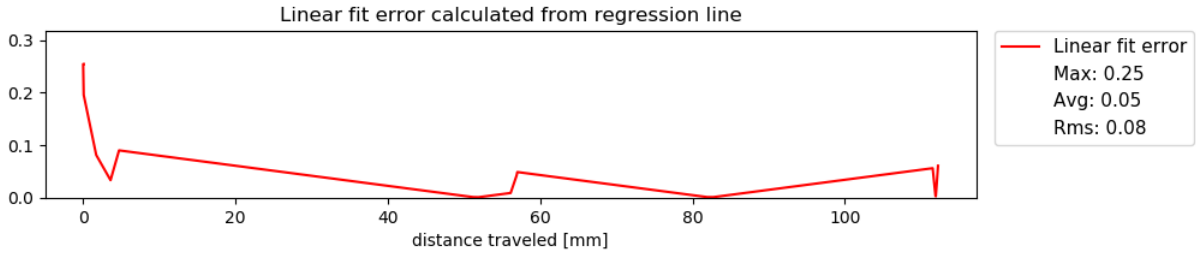

Preview: One Finger Swipe details Example data

23	0.118 mm	0.381 mm	Pass
----	----------	----------	------

Preview: One Finger Swipe details Example data

24	0.000 mm	0.059 mm	Pass
----	----------	----------	------

Preview: One Finger Swipe details Example data

— Linear fit error  
Max: 0.0  
Avg: 0.0  
Rms: 0.0

— offset  
— jitter

25	0.059 mm	0.059 mm	Pass
----	----------	----------	------

Preview: One Finger Swipe details Example data

26	0.118 mm	0.181 mm	Pass
----	----------	----------	------

Preview: One Finger Swipe details Example data

27	0.353 mm	0.344 mm	Pass
----	----------	----------	------

Preview: One Finger Swipe details Example data