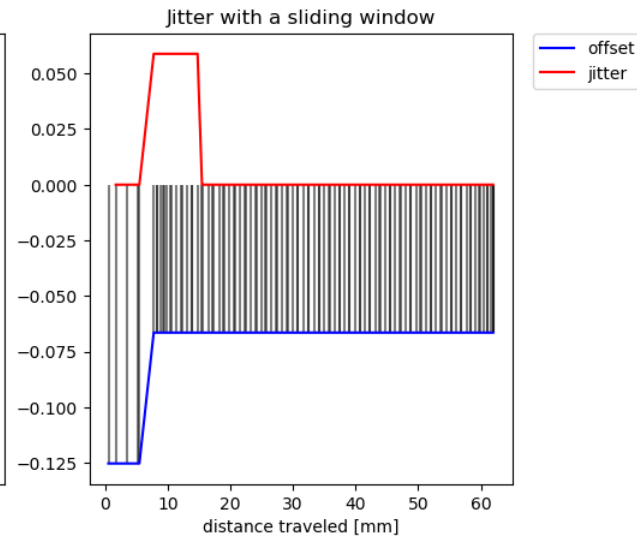

Preview: One Finger Swipe details Example data

15	0.059 mm	0.158 mm	Pass
----	----------	----------	------

Preview: One Finger Swipe details Example data

16	0.059 mm	0.128 mm	Pass
----	----------	----------	------

Preview: One Finger Swipe details Example data

17	0.059 mm	0.097 mm	Pass
----	----------	----------	------

Preview: One Finger Swipe details Example data

18	0.059 mm	0.125 mm	Pass
----	----------	----------	------

Preview: One Finger Swipe details Example data

19	0.000 mm	0.036 mm	Pass
----	----------	----------	------

Preview: One Finger Swipe details Example data

20	0.118 mm	0.123 mm	Pass
----	----------	----------	------

Preview: One Finger Swipe details Example data

21	0.059 mm	0.092 mm	Pass
----	----------	----------	------

Preview: One Finger Swipe details Example data

22	0.235 mm	0.174 mm	Pass
----	----------	----------	------