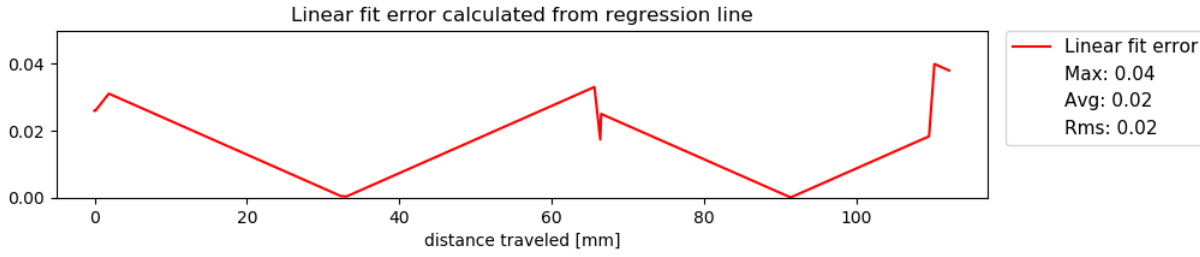

Preview: One Finger Swipe details Example data

— Linear fit error  
Max: 0.0  
Avg: 0.0  
Rms: 0.0

— offset  
— jitter

25	0.059 mm	0.059 mm	Pass
----	----------	----------	------

Preview: One Finger Swipe details Example data

26	0.118 mm	0.181 mm	Pass
----	----------	----------	------

Preview: One Finger Swipe details Example data

27	0.353 mm	0.344 mm	Pass
----	----------	----------	------

Preview: One Finger Swipe details Example data

28	0.118 mm	0.131 mm	Pass
----	----------	----------	------

Preview: One Finger Swipe details Example data

29	0.059 mm	0.100 mm	Pass
----	----------	----------	------

Preview: One Finger Swipe details Example data