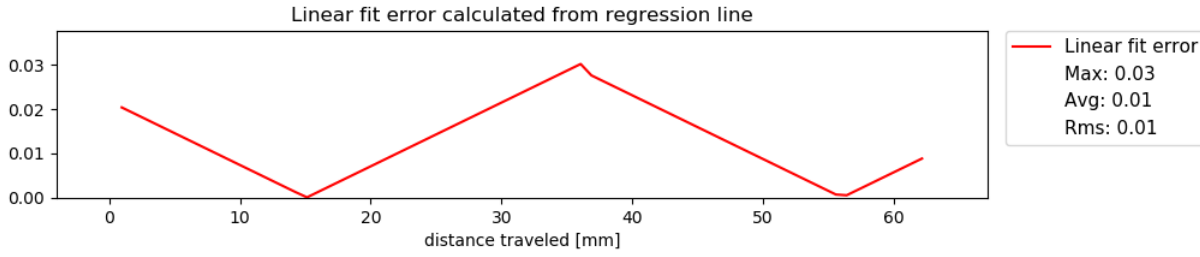

Preview: One Finger Swipe details Example data

11	0.059 mm	0.105 mm	Pass
----	----------	----------	------

Preview: One Finger Swipe details Example data

12	0.118 mm	0.250 mm	Pass
----	----------	----------	------

Preview: One Finger Swipe details Example data

13	0.065 mm	0.168 mm	Pass
----	----------	----------	------

Preview: One Finger Swipe details Example data

14	0.059 mm	0.130 mm	Pass
----	----------	----------	------

Preview: One Finger Swipe details Example data

15	0.059 mm	0.158 mm	Pass
----	----------	----------	------

Preview: One Finger Swipe details Example data

16	0.059 mm	0.128 mm	Pass
----	----------	----------	------