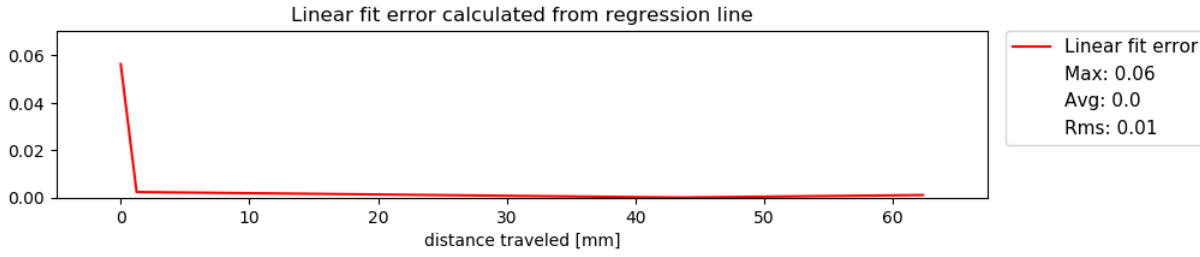

Preview: One Finger Swipe details Example data

3	0.176 mm	0.174 mm	Pass
---	----------	----------	------

Preview: One Finger Swipe details Example data

4	0.118 mm	0.261 mm	Pass
---	----------	----------	------

Preview: One Finger Swipe details Example data

5	0.176 mm	0.230 mm	Pass
---	----------	----------	------

Preview: One Finger Swipe details Example data

6	0.059 mm	0.141 mm	Pass
---	----------	----------	------

Preview: One Finger Swipe details Example data

7	0.118 mm	0.169 mm	Pass
---	----------	----------	------

Preview: One Finger Swipe details Example data

8	0.118 mm	0.314 mm	Pass
---	----------	----------	------