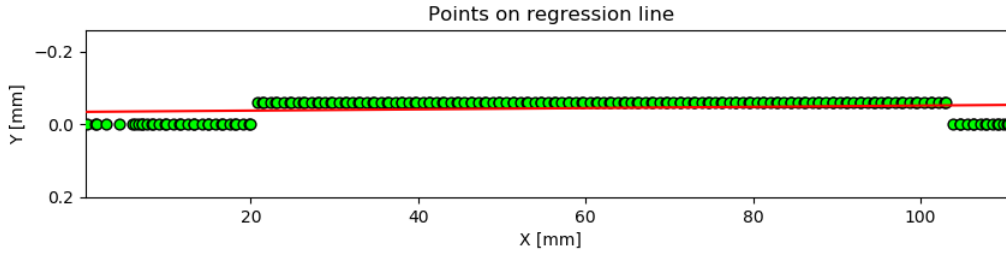

Preview: One Finger Swipe details Example data

21	0.059 mm	0.092 mm	Pass
----	----------	----------	------

Preview: One Finger Swipe details Example data

22	0.235 mm	0.174 mm	Pass
----	----------	----------	------

Preview: One Finger Swipe details Example data

23	0.118 mm	0.381 mm	Pass
----	----------	----------	------

Preview: One Finger Swipe details Example data

24	0.000 mm	0.059 mm	Pass
----	----------	----------	------

Preview: One Finger Swipe details Example data

— Linear fit error  
Max: 0.0  
Avg: 0.0  
Rms: 0.0

— offset  
— jitter

25	0.059 mm	0.059 mm	Pass
----	----------	----------	------

Preview: One Finger Swipe details Example data

26	0.118 mm	0.181 mm	Pass
----	----------	----------	------

Preview: One Finger Swipe details Example data

27	0.353 mm	0.344 mm	Pass
----	----------	----------	------

Preview: One Finger Swipe details Example data