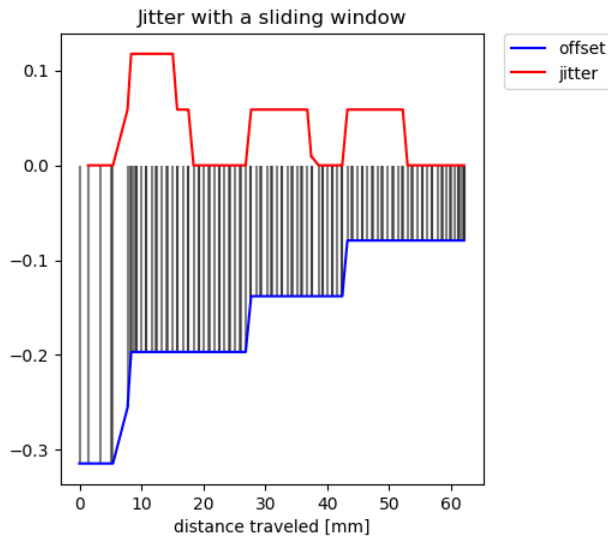

Preview: One Finger Swipe details Example data

5	0.176 mm	0.230 mm	Pass
---	----------	----------	------

Preview: One Finger Swipe details Example data

6	0.059 mm	0.141 mm	Pass
---	----------	----------	------

Preview: One Finger Swipe details Example data

7	0.118 mm	0.169 mm	Pass
---	----------	----------	------

Preview: One Finger Swipe details Example data

8	0.118 mm	0.314 mm	Pass
---	----------	----------	------

Preview: One Finger Swipe details Example data

9	0.176 mm	0.342 mm	Pass
---	----------	----------	------

Preview: One Finger Swipe details Example data

10	0.059 mm	0.194 mm	Pass
----	----------	----------	------

Preview: One Finger Swipe details Example data

11	0.059 mm	0.105 mm	Pass
----	----------	----------	------

Preview: One Finger Swipe details Example data

12	0.118 mm	0.250 mm	Pass
----	----------	----------	------