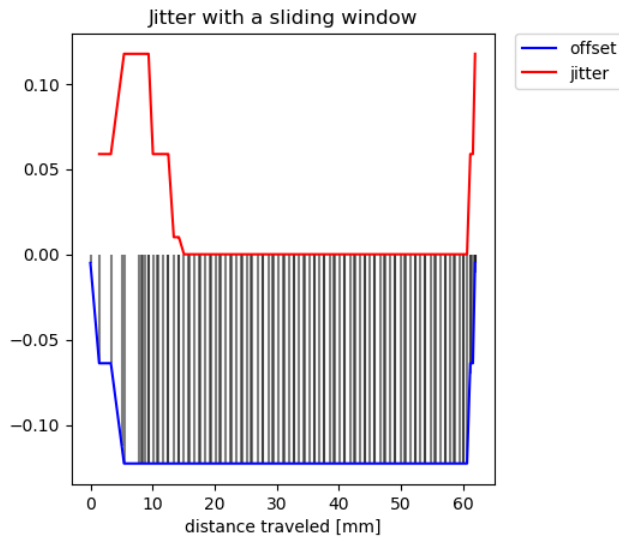

Preview: One Finger Swipe details Example data

15	0.059 mm	0.158 mm	Pass
----	----------	----------	------

Preview: One Finger Swipe details Example data

16	0.059 mm	0.128 mm	Pass
----	----------	----------	------

Preview: One Finger Swipe details Example data

17	0.059 mm	0.097 mm	Pass
----	----------	----------	------

Preview: One Finger Swipe details Example data

18	0.059 mm	0.125 mm	Pass
----	----------	----------	------

Preview: One Finger Swipe details Example data

19	0.000 mm	0.036 mm	Pass
----	----------	----------	------

Preview: One Finger Swipe details Example data

20	0.118 mm	0.123 mm	Pass
----	----------	----------	------

Preview: One Finger Swipe details Example data

21	0.059 mm	0.092 mm	Pass
----	----------	----------	------

Preview: One Finger Swipe details Example data

22	0.235 mm	0.174 mm	Pass
----	----------	----------	------