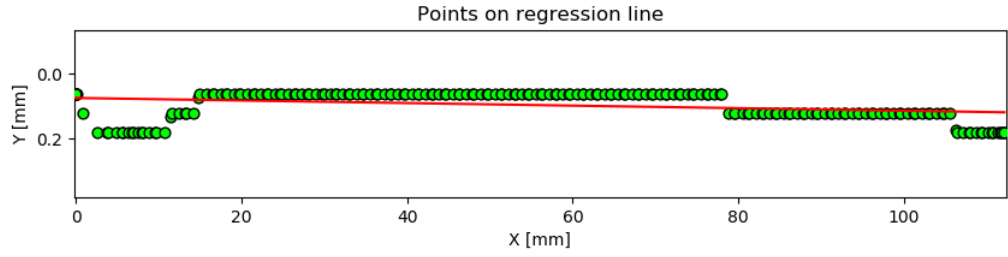

Preview: One Finger Swipe details Example data

21	0.059 mm	0.092 mm	Pass
----	----------	----------	------

Preview: One Finger Swipe details Example data

22	0.235 mm	0.174 mm	Pass
----	----------	----------	------

Preview: One Finger Swipe details Example data

23	0.118 mm	0.381 mm	Pass
----	----------	----------	------

Preview: One Finger Swipe details Example data

24	0.000 mm	0.059 mm	Pass
----	----------	----------	------

Preview: One Finger Swipe details Example data

— Linear fit error  
Max: 0.0  
Avg: 0.0  
Rms: 0.0

— offset  
— jitter

25	0.059 mm	0.059 mm	Pass
----	----------	----------	------

Preview: One Finger Swipe details Example data

26	0.118 mm	0.181 mm	Pass
----	----------	----------	------

Preview: One Finger Swipe details Example data

27	0.353 mm	0.344 mm	Pass
----	----------	----------	------

Preview: One Finger Swipe details Example data