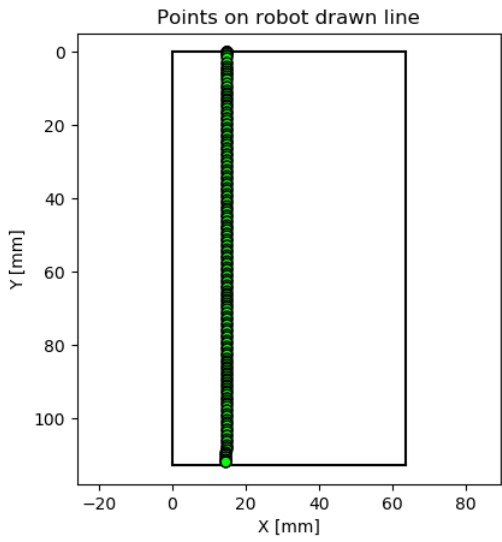

Preview: One Finger Swipe details Example data

23	0.118 mm	0.381 mm	Pass
----	----------	----------	------

Preview: One Finger Swipe details Example data

24	0.000 mm	0.059 mm	Pass
----	----------	----------	------

Preview: One Finger Swipe details Example data

— Linear fit error  
Max: 0.0  
Avg: 0.0  
Rms: 0.0

— offset  
— jitter

25	0.059 mm	0.059 mm	Pass
----	----------	----------	------

Preview: One Finger Swipe details Example data

26	0.118 mm	0.181 mm	Pass
----	----------	----------	------

Preview: One Finger Swipe details Example data

27	0.353 mm	0.344 mm	Pass
----	----------	----------	------

Preview: One Finger Swipe details Example data

28	0.118 mm	0.131 mm	Pass
----	----------	----------	------

Preview: One Finger Swipe details Example data

29	0.059 mm	0.100 mm	Pass
----	----------	----------	------

Preview: One Finger Swipe details Example data