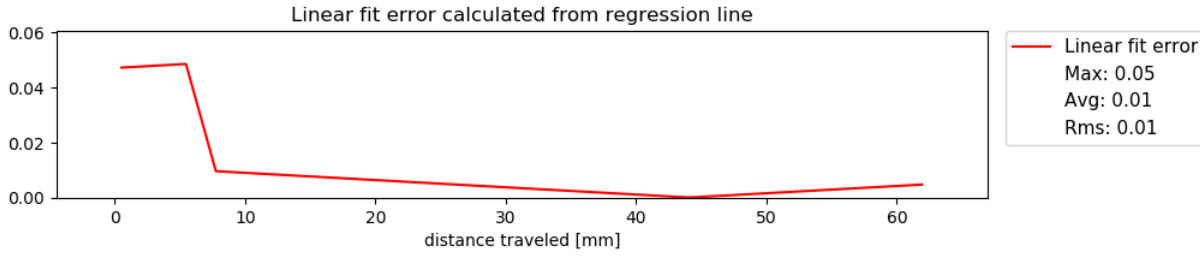

Preview: One Finger Swipe details Example data

15	0.059 mm	0.158 mm	Pass
----	----------	----------	------

Preview: One Finger Swipe details Example data

16	0.059 mm	0.128 mm	Pass
----	----------	----------	------

Preview: One Finger Swipe details Example data

17	0.059 mm	0.097 mm	Pass
----	----------	----------	------

Preview: One Finger Swipe details Example data

18	0.059 mm	0.125 mm	Pass
----	----------	----------	------

Preview: One Finger Swipe details Example data

19	0.000 mm	0.036 mm	Pass
----	----------	----------	------

Preview: One Finger Swipe details Example data

20	0.118 mm	0.123 mm	Pass
----	----------	----------	------