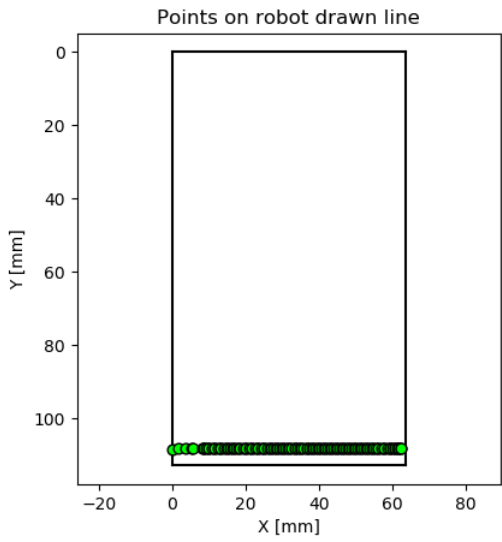

Preview: One Finger Swipe details Example data

19	0.000 mm	0.036 mm	Pass
----	----------	----------	------

Preview: One Finger Swipe details Example data

20	0.118 mm	0.123 mm	Pass
----	----------	----------	------

Preview: One Finger Swipe details Example data

21	0.059 mm	0.092 mm	Pass
----	----------	----------	------

Preview: One Finger Swipe details Example data

22	0.235 mm	0.174 mm	Pass
----	----------	----------	------

Preview: One Finger Swipe details Example data

23	0.118 mm	0.381 mm	Pass
----	----------	----------	------

Preview: One Finger Swipe details Example data

24	0.000 mm	0.059 mm	Pass
----	----------	----------	------

Preview: One Finger Swipe details Example data

— Linear fit error  
Max: 0.0  
Avg: 0.0  
Rms: 0.0

— offset  
— jitter

25	0.059 mm	0.059 mm	Pass
----	----------	----------	------

Preview: One Finger Swipe details Example data