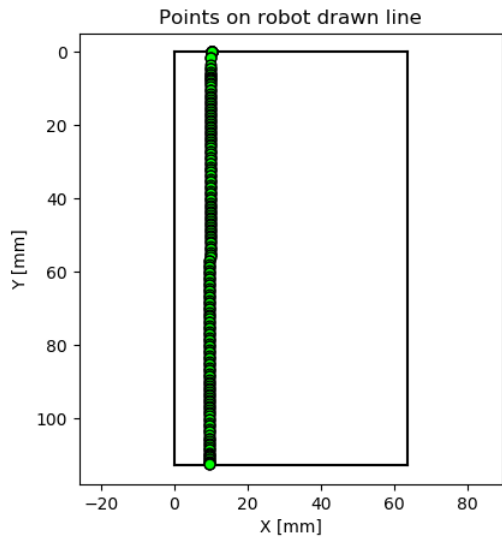

Preview: One Finger Swipe details Example data

21	0.059 mm	0.092 mm	Pass
----	----------	----------	------

Preview: One Finger Swipe details Example data

22	0.235 mm	0.174 mm	Pass
----	----------	----------	------

Preview: One Finger Swipe details Example data

23	0.118 mm	0.381 mm	Pass
----	----------	----------	------

Preview: One Finger Swipe details Example data

24	0.000 mm	0.059 mm	Pass
----	----------	----------	------

Preview: One Finger Swipe details Example data

— Linear fit error  
Max: 0.0  
Avg: 0.0  
Rms: 0.0

— offset  
— jitter

25	0.059 mm	0.059 mm	Pass
----	----------	----------	------

Preview: One Finger Swipe details Example data

26	0.118 mm	0.181 mm	Pass
----	----------	----------	------

Preview: One Finger Swipe details Example data

27	0.353 mm	0.344 mm	Pass
----	----------	----------	------

Preview: One Finger Swipe details Example data