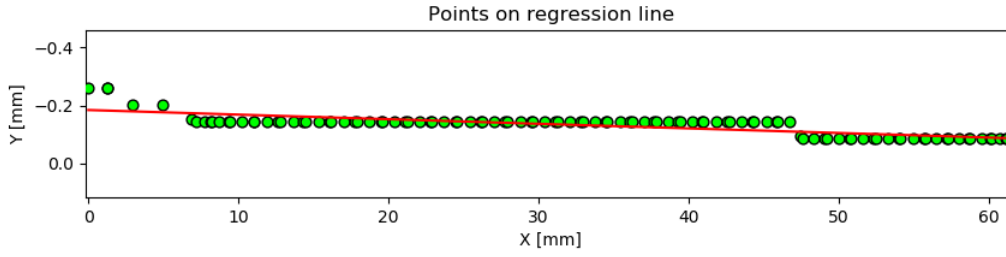

Preview: One Finger Swipe Example data

(/img/96\_swipes\_detailed.png)

Swipe ID	Max Jitter	Max Offset	Pass/Fail
1	0.000 mm	0.000 mm	Pass

Preview: One Finger Swipe details Example data

2	0.176 mm	0.498 mm	Pass
---	----------	----------	------

Preview: One Finger Swipe details Example data

3	0.176 mm	0.174 mm	Pass
---	----------	----------	------

Preview: One Finger Swipe details Example data

4	0.118 mm	0.261 mm	Pass
---	----------	----------	------

Preview: One Finger Swipe details Example data

5	0.176 mm	0.230 mm	Pass
---	----------	----------	------

Preview: One Finger Swipe details Example data

6	0.059 mm	0.141 mm	Pass
---	----------	----------	------

Preview: One Finger Swipe details Example data

7	0.118 mm	0.169 mm	Pass
---	----------	----------	------

Preview: One Finger Swipe details Example data

8	0.118 mm	0.314 mm	Pass
---	----------	----------	------